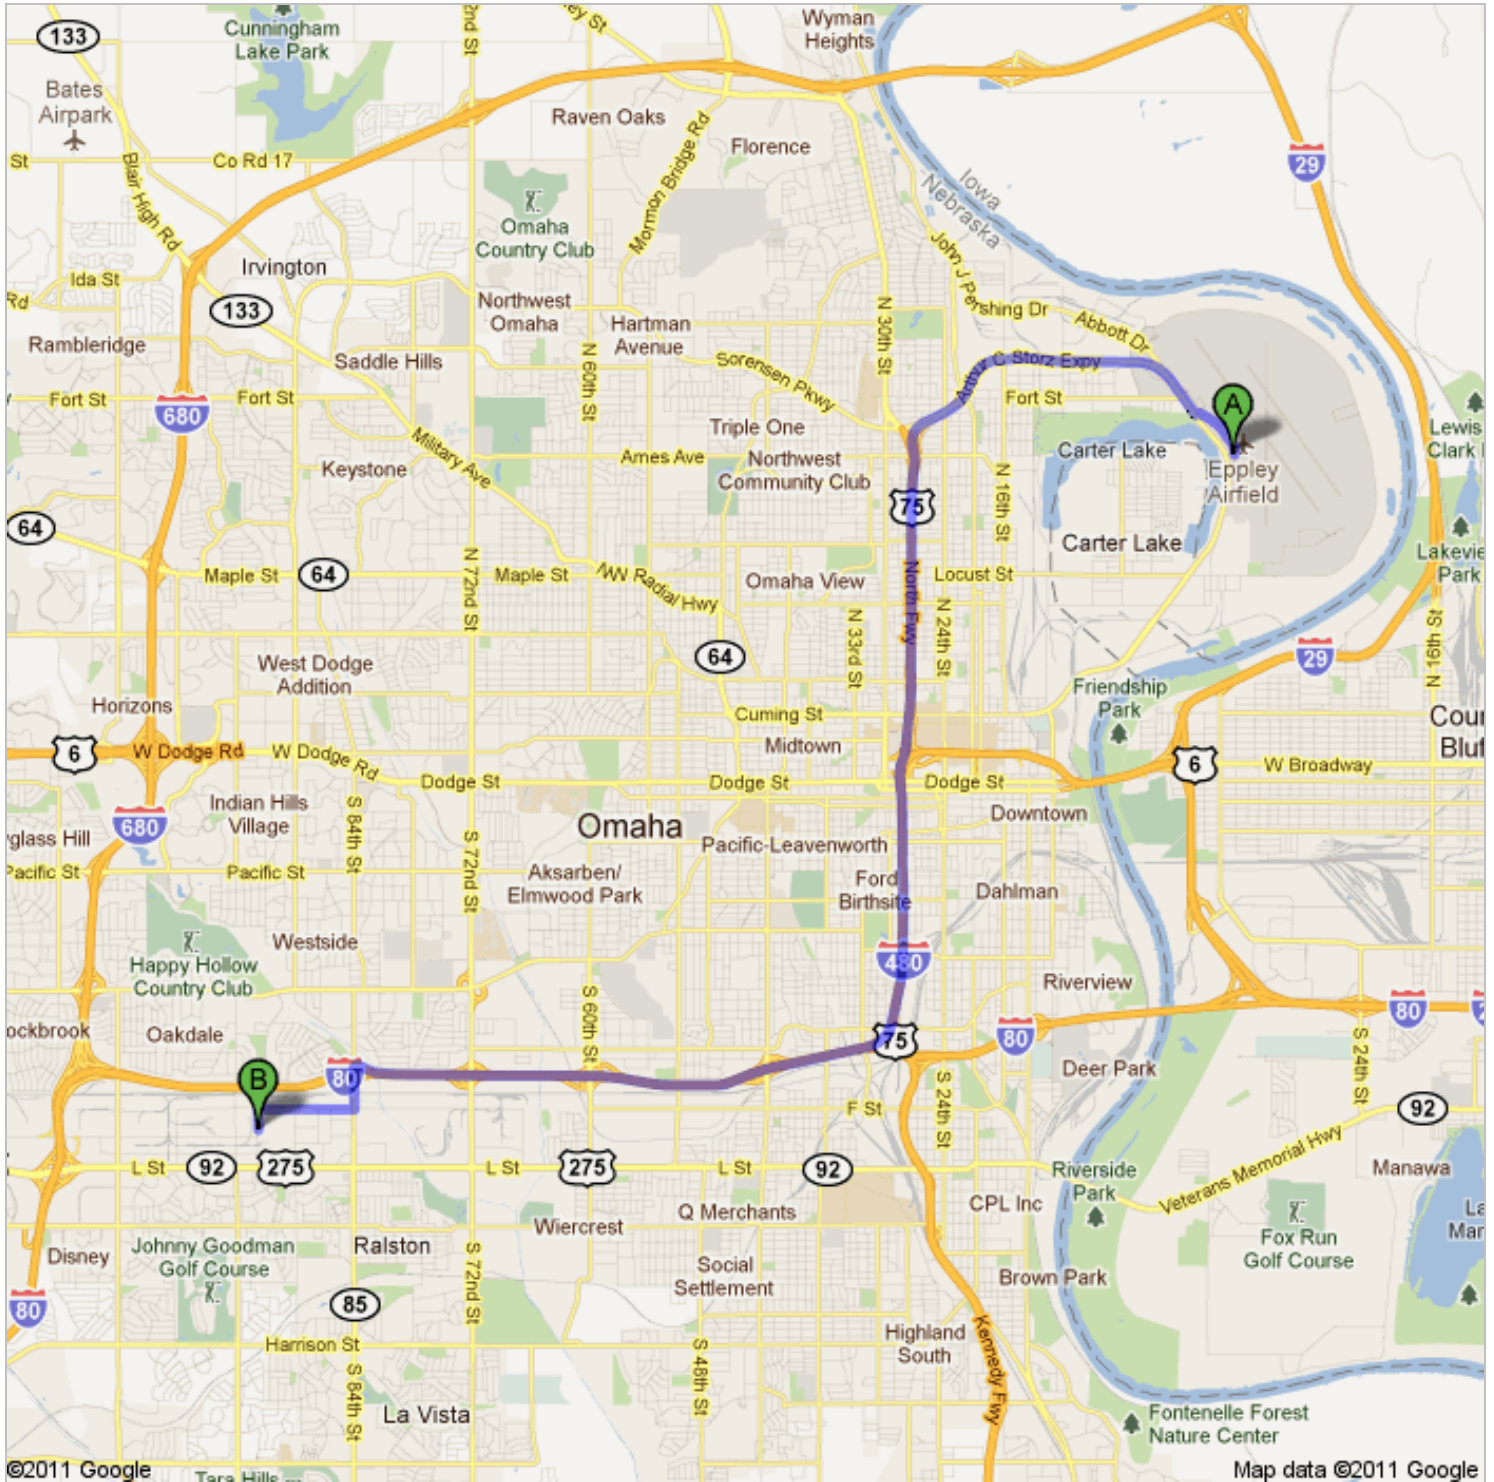

Save trees. Go green!
Download Google Maps on your phone at google.com/gmm

Eppley Airfield

4501 Abbott Drive, Omaha, Nebraska - (402) 661-8017

- | | | |
|--|--|----------------------------|
| | 1. Head north on Carter Lake Dr toward Abbott Dr
About 1 min | go 0.5 mi
total 0.5 mi |
| | 2. Take the 1st right onto Abbott Dr
About 2 mins | go 0.4 mi
total 0.9 mi |
| | 3. Slight left to stay on Abbott Dr | go 0.2 mi
total 1.0 mi |
| | 4. Continue onto Arthur C Storz Expy
About 5 mins | go 2.1 mi
total 3.2 mi |
| | 5. Merge onto US-75 S via the ramp on the left to I-480
About 4 mins | go 3.1 mi
total 6.3 mi |
| | 6. Merge onto I-480 W
About 2 mins | go 1.9 mi
total 8.3 mi |
| | 7. Take exit 452C to merge onto I-80 W toward Lincoln
About 5 mins | go 4.5 mi
total 12.7 mi |
| | 8. Take exit 448 for 84th St | go 0.4 mi
total 13.1 mi |
| | 9. Turn left onto S 84th St
About 1 min | go 0.4 mi
total 13.5 mi |
| | 10. Take the 1st right onto F St
About 2 mins | go 0.8 mi
total 14.3 mi |
| | 11. Turn left onto S 94th St
Destination will be on the left | go 0.2 mi
total 14.4 mi |

4305 S 94th St, Omaha, NE 68127

These directions are for planning purposes only. You may find that construction projects, traffic, weather, or other events may cause conditions to differ from the map results, and you should plan your route accordingly. You must obey all signs or notices regarding your route.

Map data ©2011 Google

Directions weren't right? Please find your route on maps.google.com and click "Report a problem" at the bottom left.