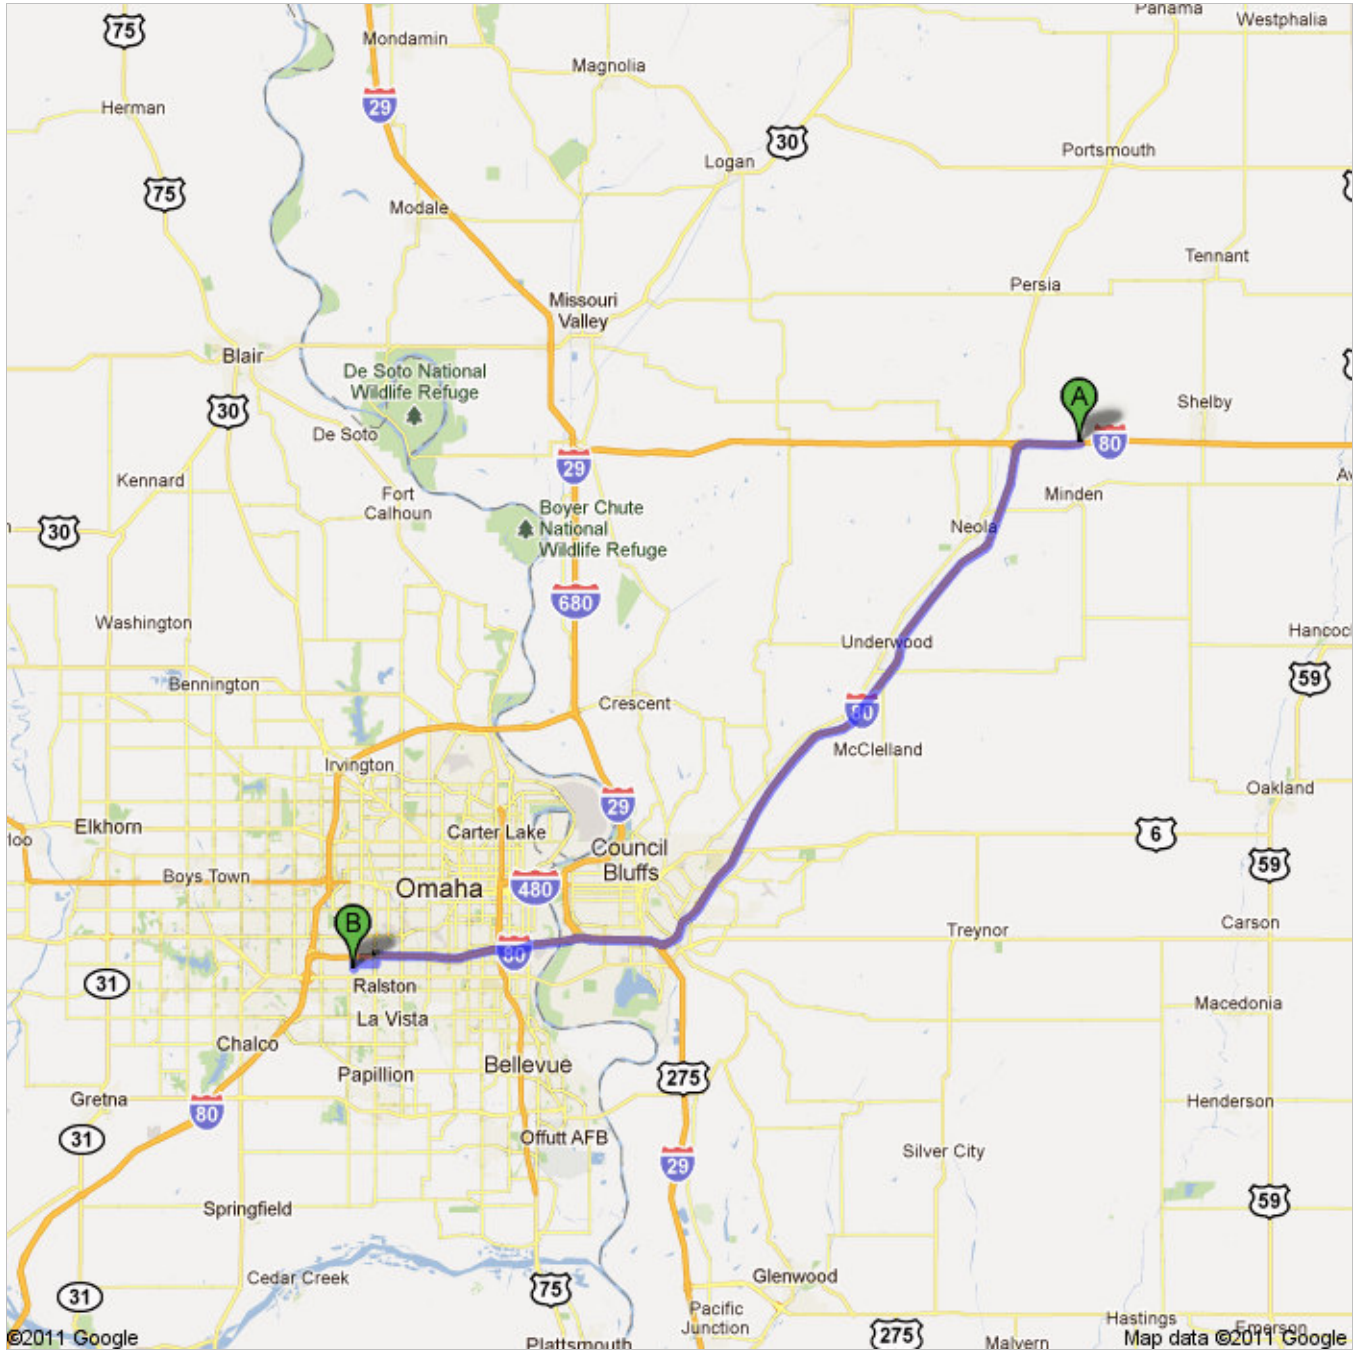

Directions to Barr Thorp Electric

4305 South 94th Street, Omaha, NE 68127-1248 - (402) 331-3312

38.1 mi – about 42 mins

Save trees. Go green!

Download Google Maps on your phone at google.com/gmm

 I-80 W

- | | | |
|---|--|-----------------------------|
|  | 1. Head west on I-80 W
About 29 mins | go 28.8 mi
total 28.8 mi |
|  | 2. Slight left to stay on I-80 W (signs for Interstate 80 W/Omaha)
Entering Nebraska
About 8 mins | go 7.6 mi
total 36.4 mi |
|  | 3. Take exit 448 for 84th St | go 0.4 mi
total 36.7 mi |
|  | 4. Turn left onto S 84th St
About 1 min | go 0.4 mi
total 37.1 mi |
|  | 5. Take the 1st right onto F St
About 2 mins | go 0.8 mi
total 37.9 mi |
|  | 6. Turn left onto S 94th St
Destination will be on the left | go 0.2 mi
total 38.1 mi |

 **Barr Thorp Electric**
4305 South 94th Street, Omaha, NE 68127-1248 - (402) 331-3312

These directions are for planning purposes only. You may find that construction projects, traffic, weather, or other events may cause conditions to differ from the map results, and you should plan your route accordingly. You must obey all signs or notices regarding your route.

Map data ©2011 Google

Directions weren't right? Please find your route on maps.google.com and click "Report a problem" at the bottom left.