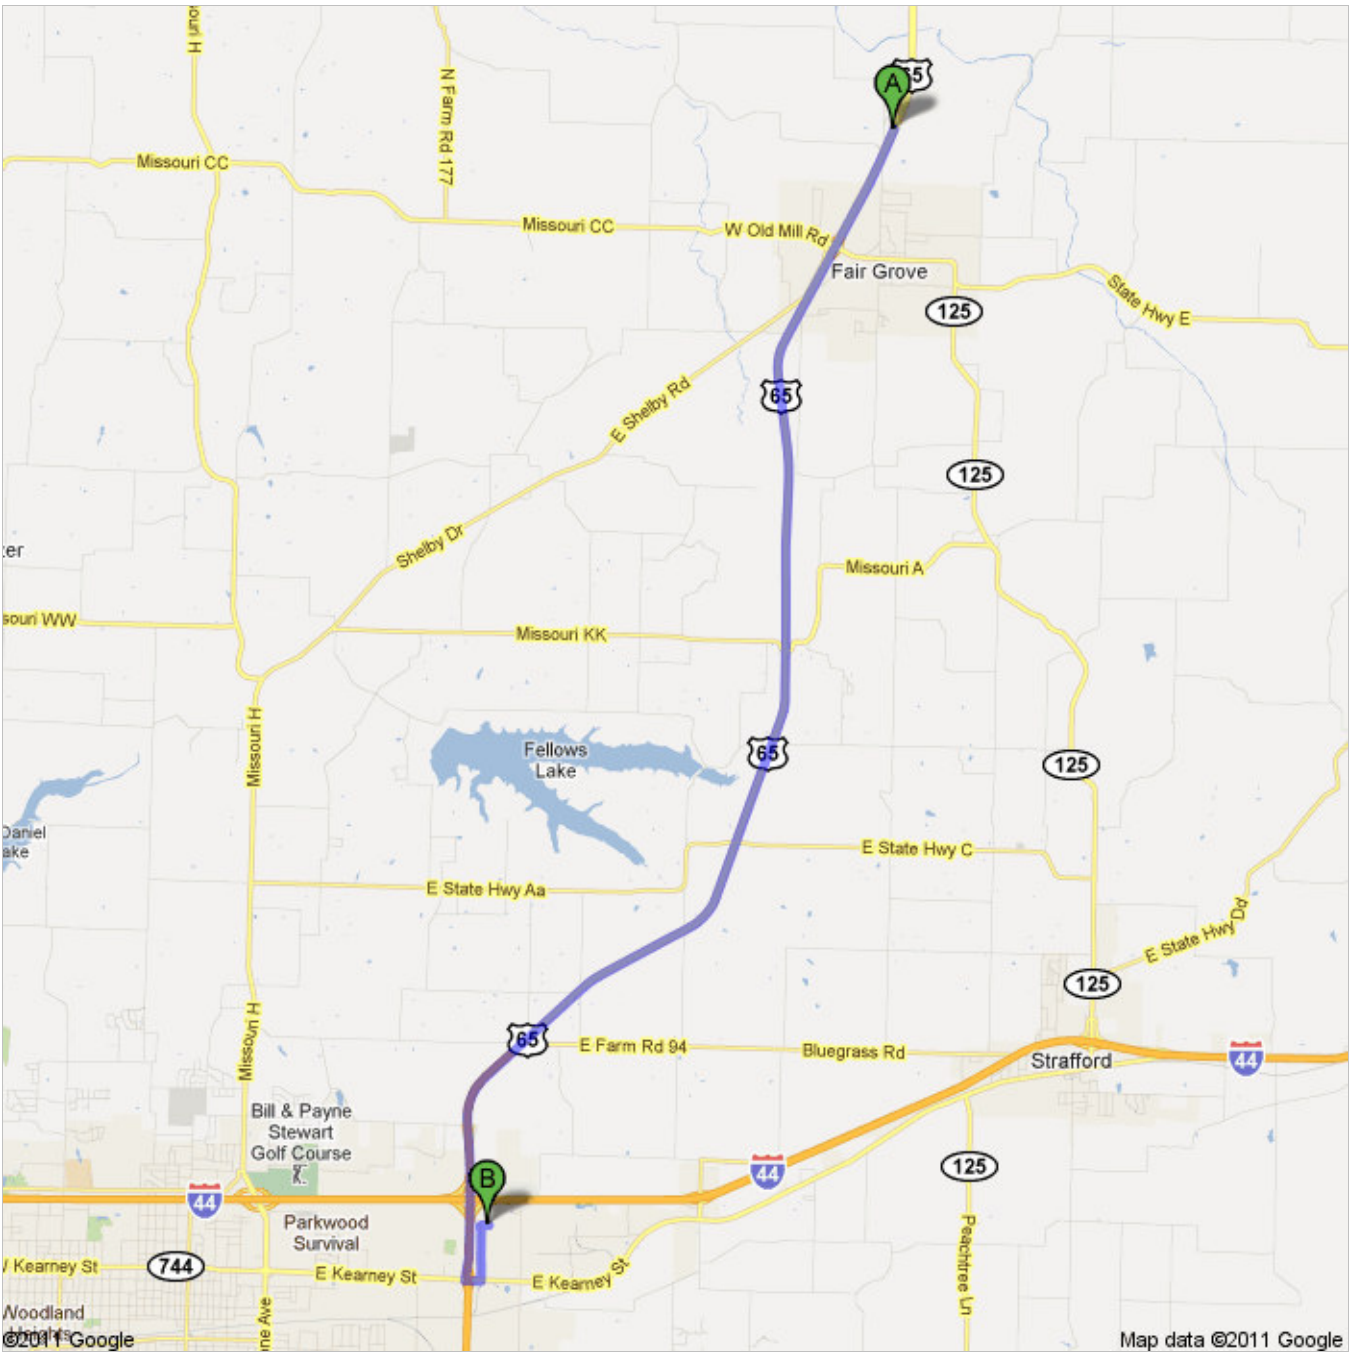

**Directions to Barr Thorp Electric Co**  
3518 East Nora Street, Springfield, MO 65803-5748 - (417) 831-0884  
13.7 mi – about 18 mins

**Save trees. Go green!**  
Download Google Maps on your phone at [google.com/gmm](http://google.com/gmm)

 US-65 S

- |   |   |                             |
|---|---|-----------------------------|
|  | 1. Head <b>southwest</b> on <b>US-65 S</b><br>About 14 mins                     | go 12.7 mi<br>total 12.7 mi |
|  | 2. Take the <b>MO-744/Kearney St</b> exit                                       | go 0.2 mi<br>total 12.9 mi  |
|  | 3. Turn left onto <b>E Kearney St</b><br>About 2 mins                           | go 0.2 mi<br>total 13.1 mi  |
|  | 4. Turn left onto <b>N Eastgate Ave</b><br>About 2 mins                         | go 0.5 mi<br>total 13.6 mi  |
|  | 5. Take the 2nd right onto <b>E Nora St</b><br>Destination will be on the right | go 463 ft<br>total 13.7 mi  |

 **Barr Thorp Electric Co**  
3518 East Nora Street, Springfield, MO 65803-5748 - (417) 831-0884

These directions are for planning purposes only. You may find that construction projects, traffic, weather, or other events may cause conditions to differ from the map results, and you should plan your route accordingly. You must obey all signs or notices regarding your route.