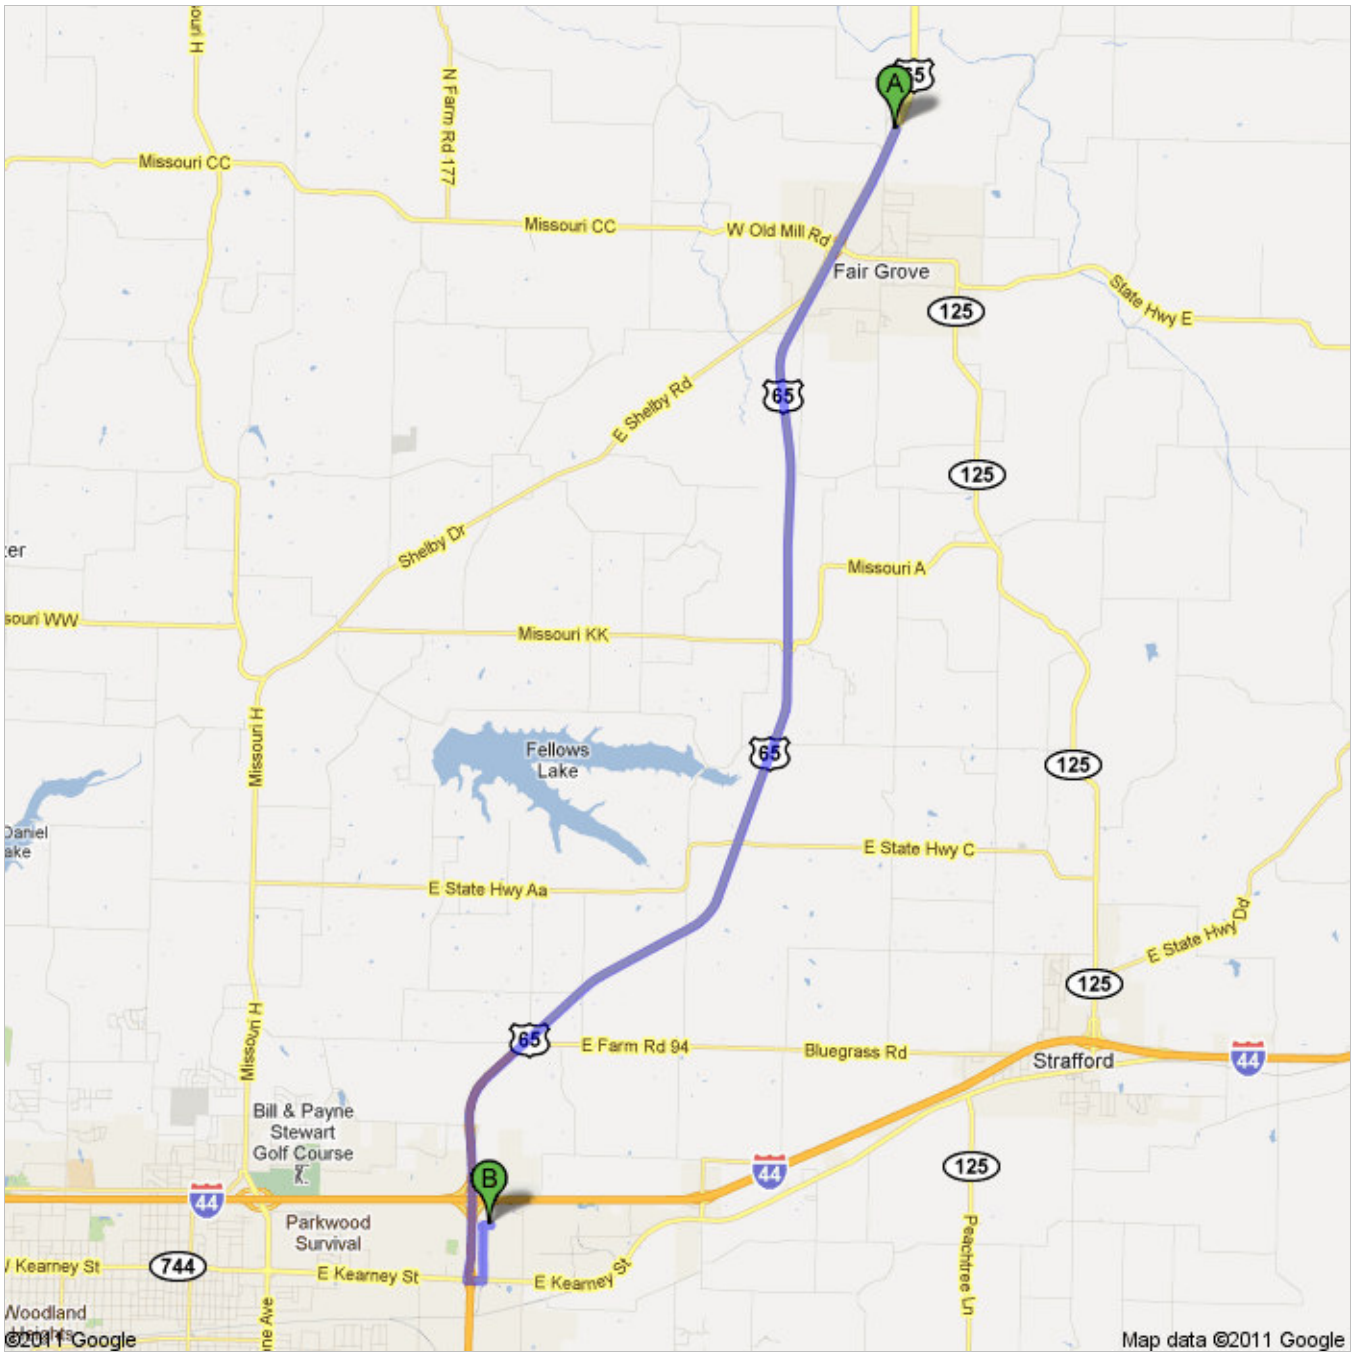

### Directions to Barr Thorp Electric Co

3518 East Nora Street, Springfield, MO 65803-5748 - (417) 831-0884

13.7 mi – about 18 mins

**Save trees. Go green!**

Download Google Maps on your phone at [google.com/gmm](http://google.com/gmm)

 US-65 S

- |   |   |                             |
|---|---|-----------------------------|
|  | 1. Head <b>southwest</b> on <b>US-65 S</b><br>About 14 mins                     | go 12.7 mi<br>total 12.7 mi |
|  | 2. Take the <b>MO-744/Kearney St</b> exit                                       | go 0.2 mi<br>total 12.9 mi  |
|  | 3. Turn left onto <b>E Kearney St</b><br>About 2 mins                           | go 0.2 mi<br>total 13.1 mi  |
|  | 4. Turn left onto <b>N Eastgate Ave</b><br>About 2 mins                         | go 0.5 mi<br>total 13.6 mi  |
|  | 5. Take the 2nd right onto <b>E Nora St</b><br>Destination will be on the right | go 463 ft<br>total 13.7 mi  |

 **Barr Thorp Electric Co**  
3518 East Nora Street, Springfield, MO 65803-5748 - (417) 831-0884

These directions are for planning purposes only. You may find that construction projects, traffic, weather, or other events may cause conditions to differ from the map results, and you should plan your route accordingly. You must obey all signs or notices regarding your route.