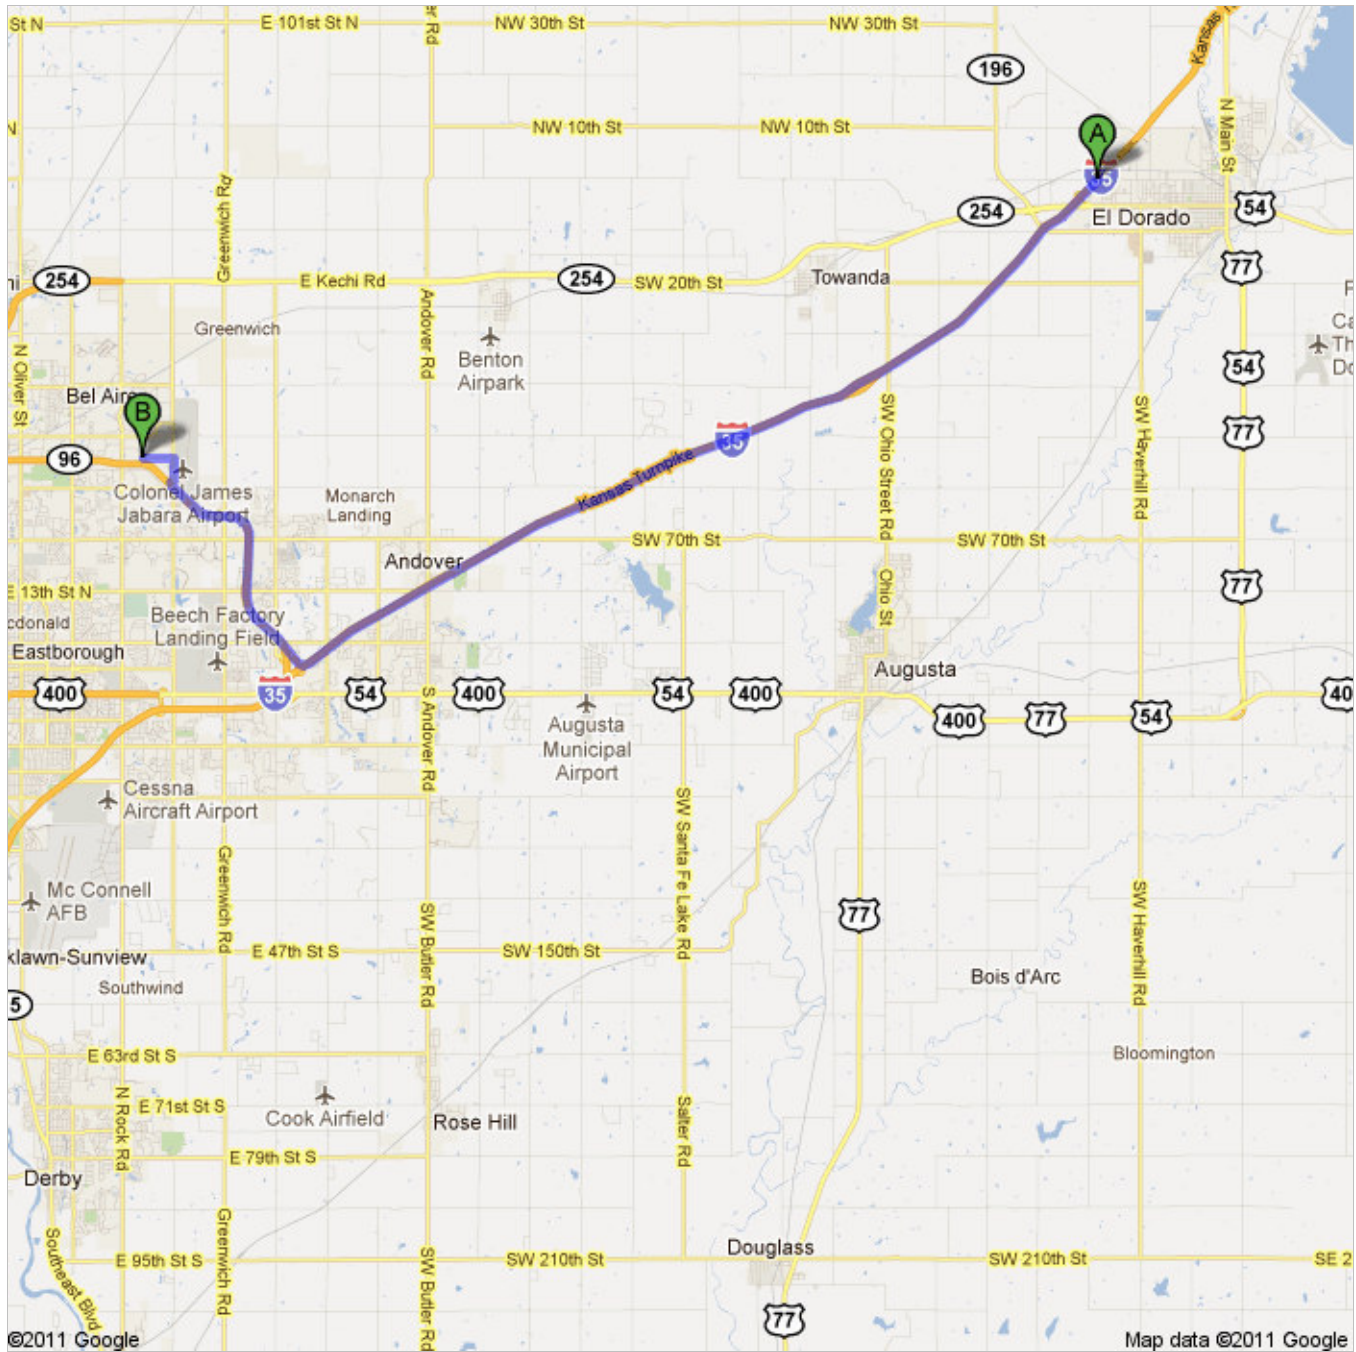

Directions to Barr-Thorp Electric Co

8620 E 34th Street North, Wichita, KS 67226-2601 - (316) 265-4500

24.6 mi – about 26 mins

Save trees. Go green!
 Download Google Maps on your phone at google.com/gmm

 I-35 S

 1. Head **southwest** on **I-35 S** go 18.3 mi
total 18.3 mi
Toll road
 About 17 mins

 2. Take exit **53** for **State Hwy 96** toward **Wichita** go 0.3 mi
total 18.6 mi
Toll road

 3. Keep right at the fork, follow signs for **KS-96 W/Hutchinson** and merge onto **KS-96 W** go 4.8 mi
total 23.4 mi
Partial toll road
 About 5 mins

 4. Take the **Webb Rd** exit go 0.2 mi
total 23.5 mi

 5. Turn left onto **N 95th St E/N Webb Rd** go 0.4 mi
total 24.0 mi
 About 1 min

 6. Turn left onto **E 34th St N** go 0.6 mi
total 24.6 mi
 Destination will be on the right
 About 2 mins