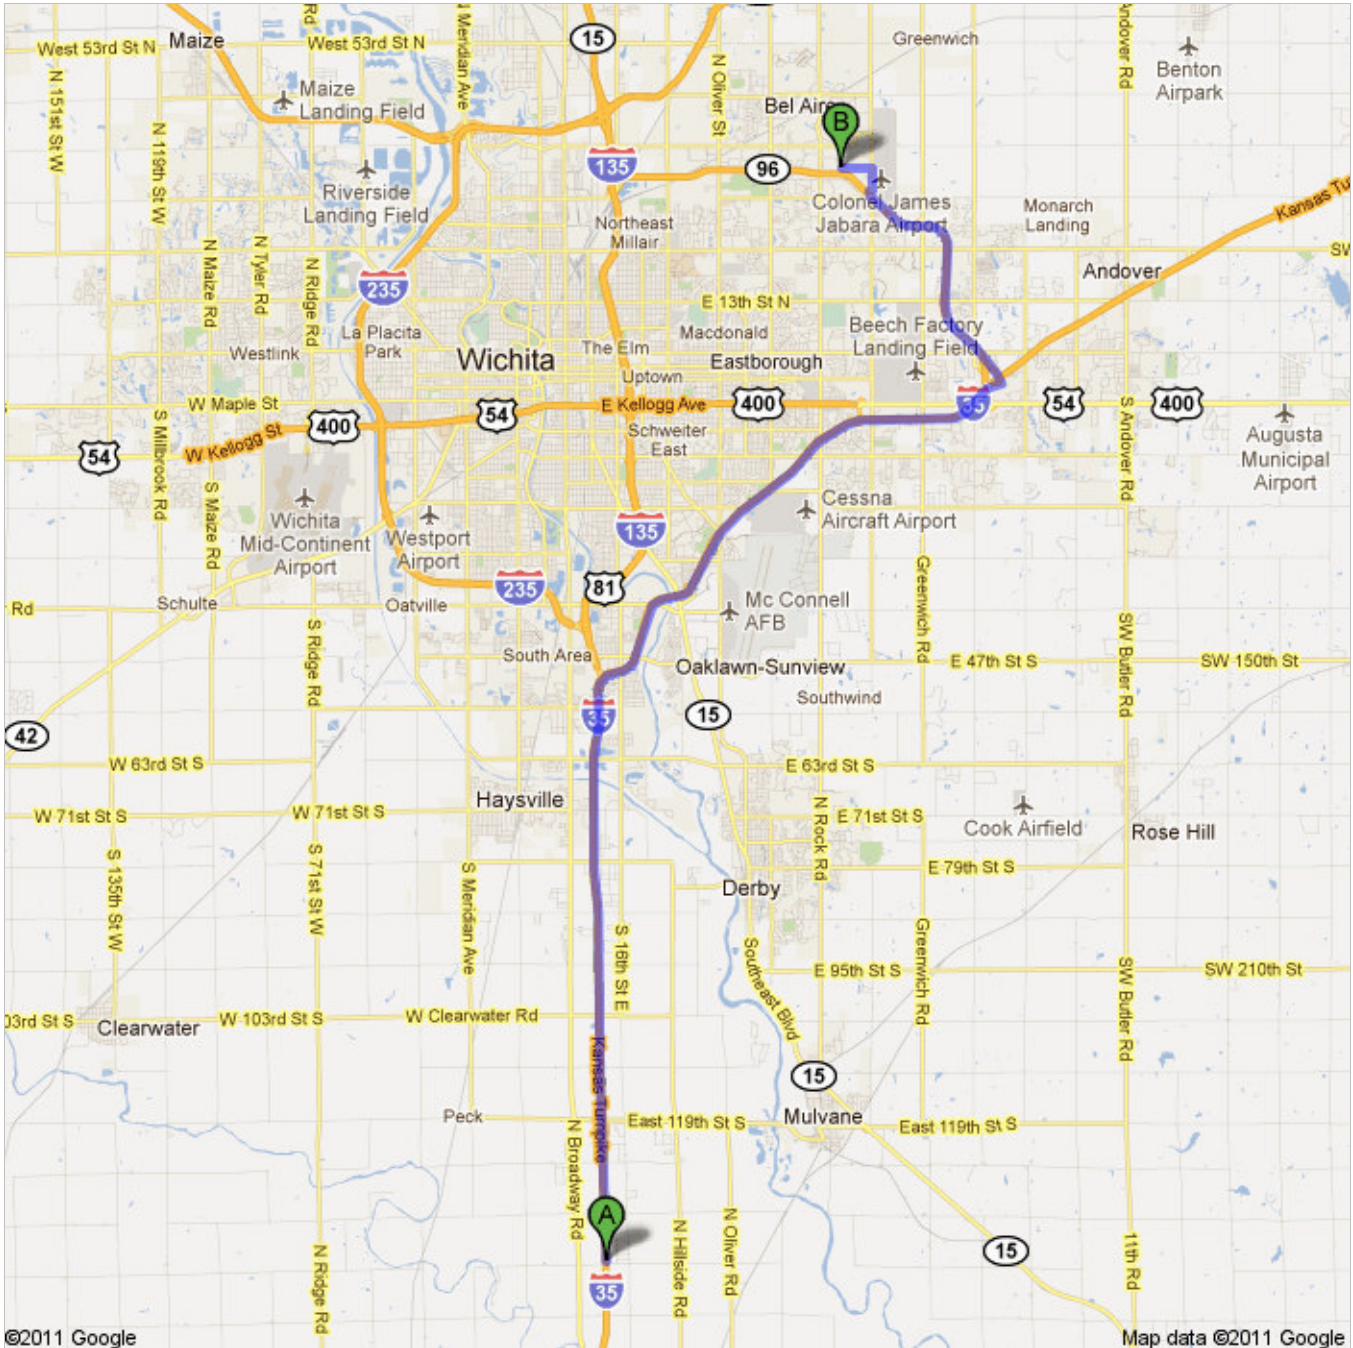

Directions to Barr-Thorp Electric Co

8620 E 34th Street North, Wichita, KS 67226-2601 - (316) 265-4500

28.3 mi – about 30 mins

Save trees. Go green!
 Download Google Maps on your phone at google.com/gmm

©2011 Google

Map data ©2011 Google

 I-35 N

- | | | |
|---|---|-----------------------------|
|  | 1. Head north on I-35 N toward Exit 33
Toll road
About 20 mins | go 21.7 mi
total 21.7 mi |
|  | 2. Take exit 53 for State Hwy 96 toward Wichita
Toll road
About 1 min | go 0.6 mi
total 22.3 mi |
|  | 3. Follow signs for KS-96 W/Hutchinson and merge onto KS-96 W
Partial toll road
About 5 mins | go 4.8 mi
total 27.1 mi |
|  | 4. Take the Webb Rd exit | go 0.2 mi
total 27.3 mi |
|  | 5. Turn left onto N 95th St E/N Webb Rd
About 1 min | go 0.4 mi
total 27.7 mi |
|  | 6. Turn left onto E 34th St N
Destination will be on the right
About 2 mins | go 0.6 mi
total 28.3 mi |

Map data ©2011 Google

Directions weren't right? Please find your route on maps.google.com and click "Report a problem" at the bottom left.