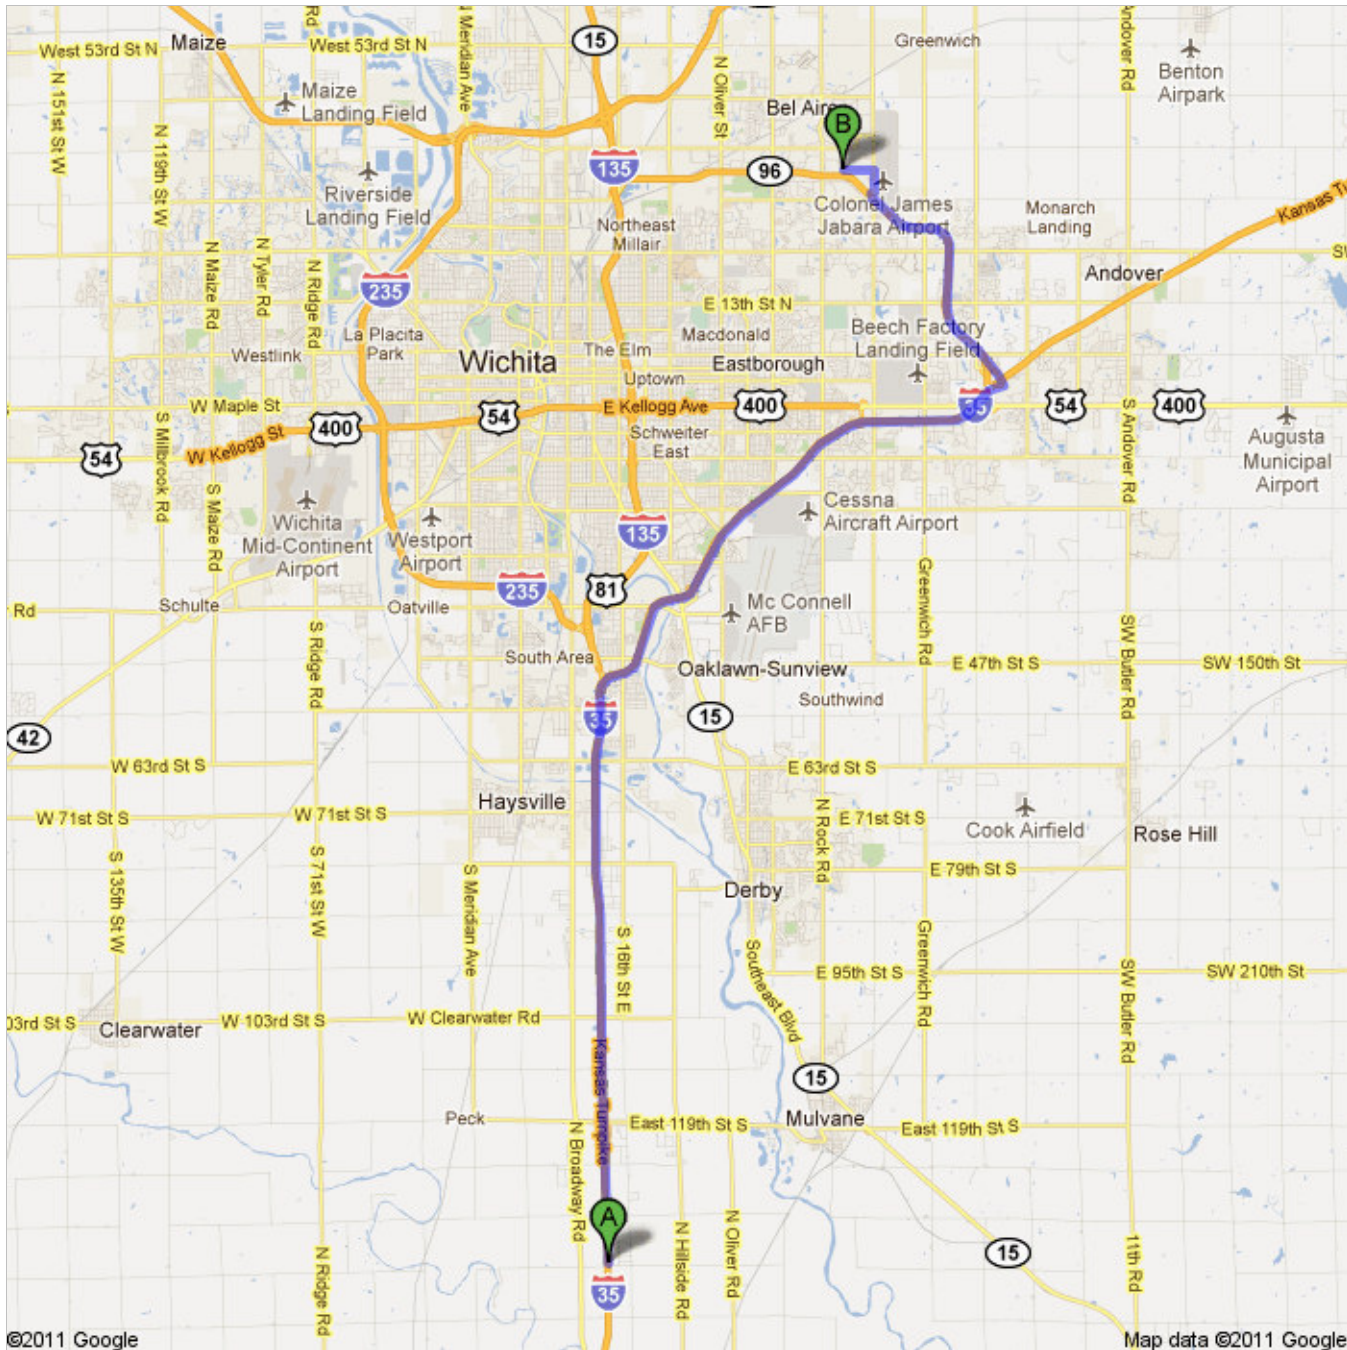

Directions to Barr-Thorp Electric Co

8620 E 34th Street North, Wichita, KS 67226-2601 - (316) 265-4500

28.3 mi – about 30 mins

Save trees. Go green!
 Download Google Maps on your phone at google.com/gmm

 I-35 N

	1. Head north on I-35 N toward Exit 33 Toll road About 20 mins	go 21.7 mi total 21.7 mi
---	--	-----------------------------

	2. Take exit 53 for State Hwy 96 toward Wichita Toll road About 1 min	go 0.6 mi total 22.3 mi
---	---	----------------------------

	3. Follow signs for KS-96 W/Hutchinson and merge onto KS-96 W Partial toll road About 5 mins	go 4.8 mi total 27.1 mi
---	---	----------------------------

	4. Take the Webb Rd exit	go 0.2 mi total 27.3 mi
---	---------------------------------	----------------------------

	5. Turn left onto N 95th St E/N Webb Rd About 1 min	go 0.4 mi total 27.7 mi
---	---	----------------------------

	6. Turn left onto E 34th St N Destination will be on the right About 2 mins	go 0.6 mi total 28.3 mi
---	--	----------------------------