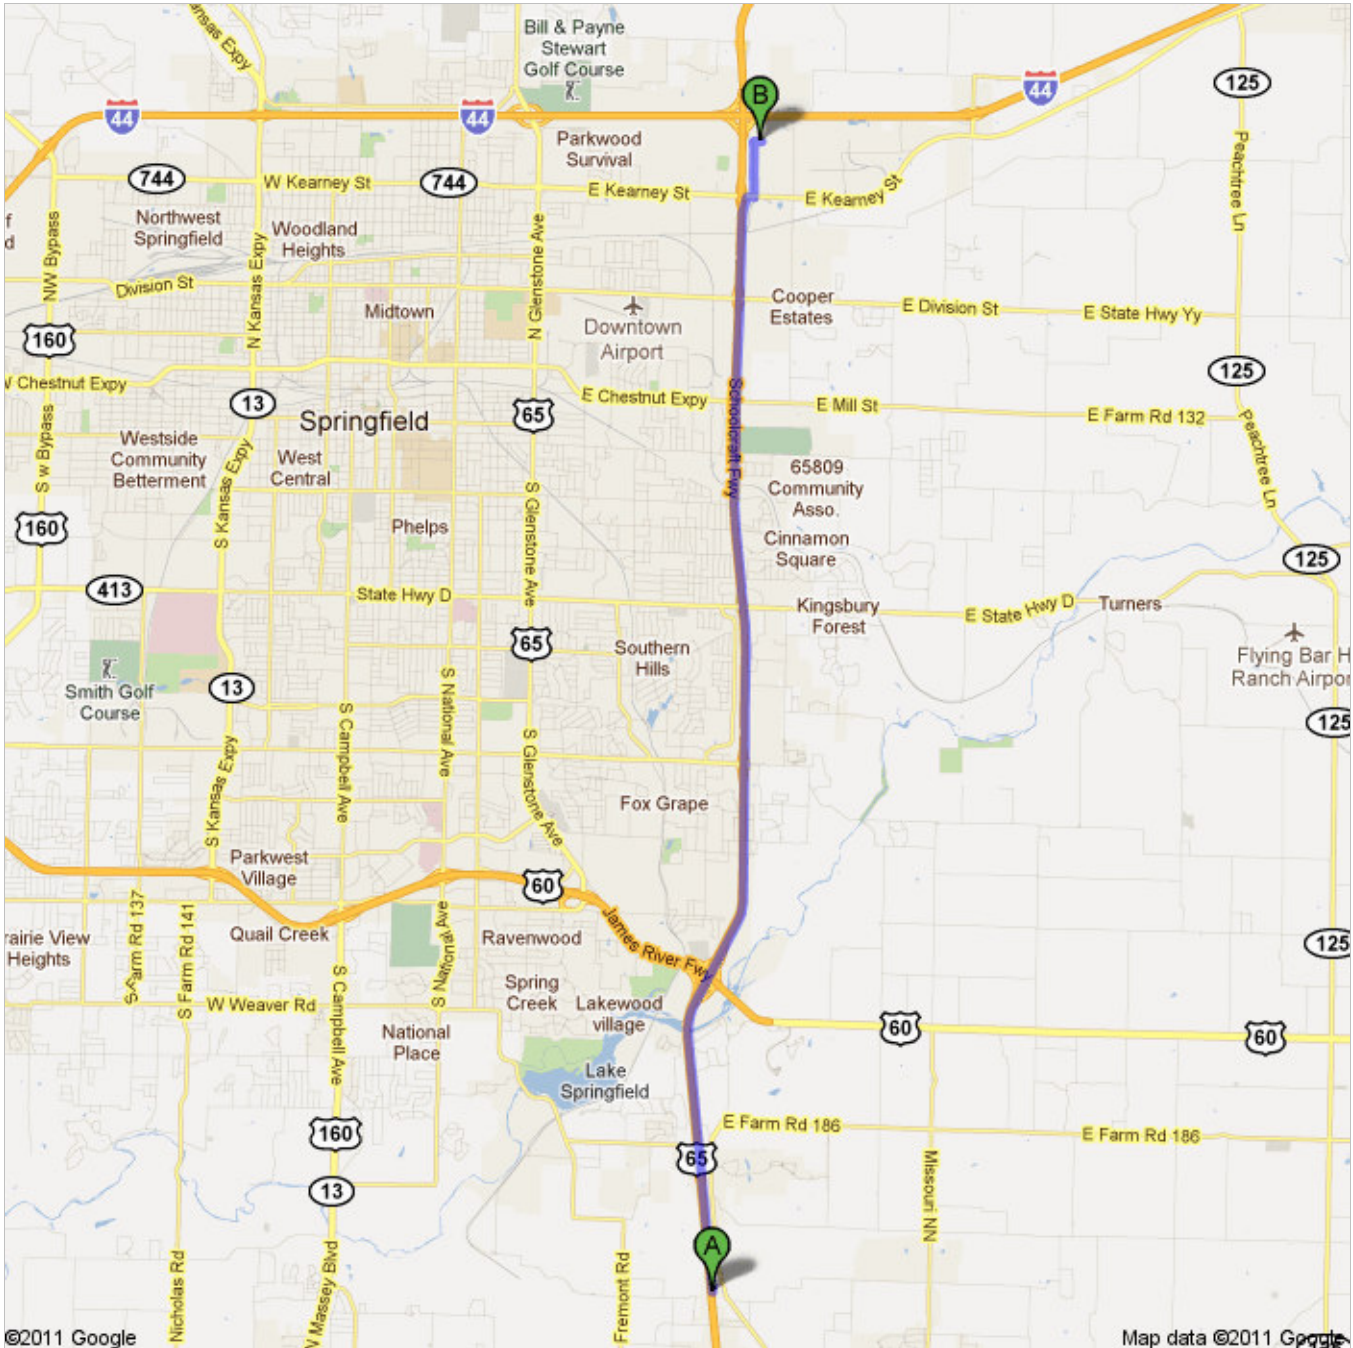

### Directions to Barr Thorp Electric Co

3518 East Nora Street, Springfield, MO 65803-5748 - (417) 831-0884

11.6 mi – about 15 mins

**Save trees. Go green!**

Download Google Maps on your phone at [google.com/gmm](http://google.com/gmm)

 US-65 N

- 
- |   |   |                             |
|---|---|-----------------------------|
|  | 1. Head <b>north</b> on <b>US-65 N</b><br>About 12 mins                         | go 10.8 mi<br>total 10.8 mi |
|  | 2. Take the <b>MO-744/Kearney St</b> exit                                       | go 0.2 mi<br>total 10.9 mi  |
|  | 3. Turn right onto <b>MO-744 E/E Kearney St</b>                                 | go 374 ft<br>total 11.0 mi  |
|  | 4. Turn left onto <b>N Eastgate Ave</b><br>About 2 mins                         | go 0.5 mi<br>total 11.5 mi  |
|  | 5. Take the 2nd right onto <b>E Nora St</b><br>Destination will be on the right | go 463 ft<br>total 11.6 mi  |

 **Barr Thorp Electric Co**  
3518 East Nora Street, Springfield, MO 65803-5748 - (417) 831-0884

These directions are for planning purposes only. You may find that construction projects, traffic, weather, or other events may cause conditions to differ from the map results, and you should plan your route accordingly. You must obey all signs or notices regarding your route.