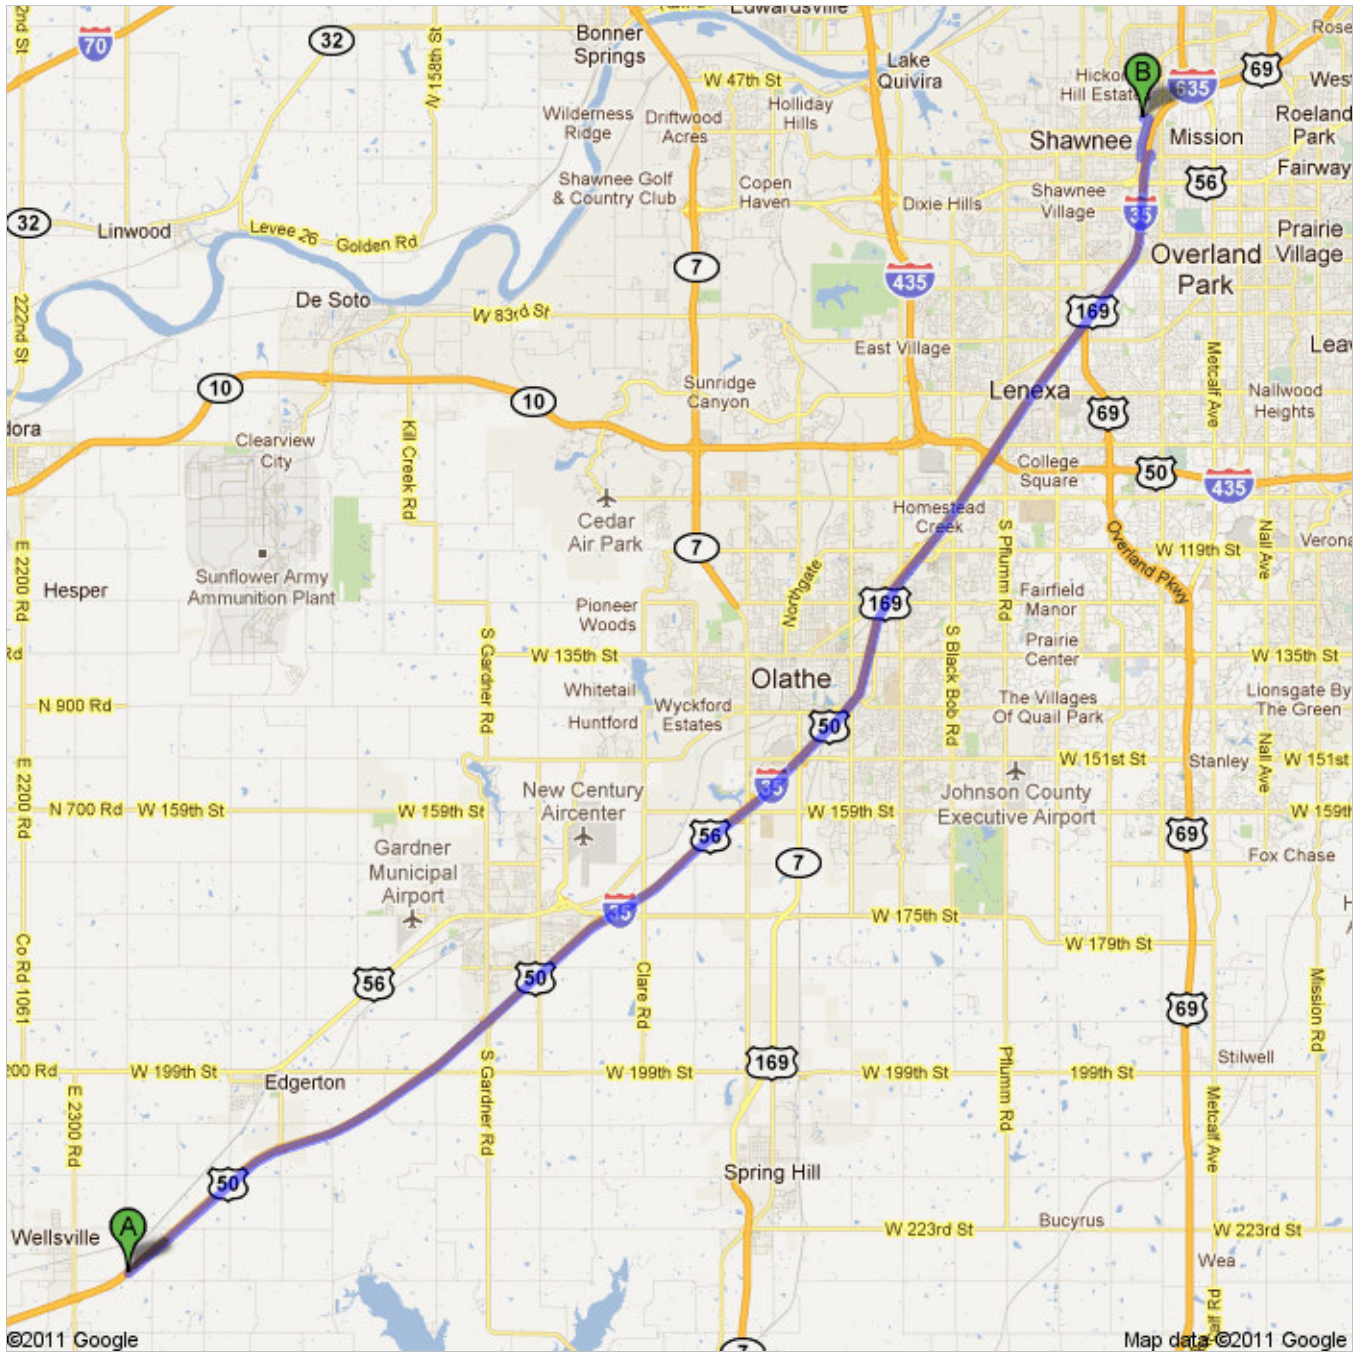

Directions to Barr-Thorp Electric Co

9245 West 53rd Street, Shawnee Mission, KS 66203-2111 - (913) 789-8840

31.3 mi – about 33 mins

Save trees. Go green!

Download Google Maps on your phone at google.com/gmm

- | | | |
|---|---|-----------------------------|
|  | 1. Head northeast on I-35 N
About 29 mins | go 30.1 mi
total 30.1 mi |
|  | 2. Take exit 229 for Johnson Dr | go 0.1 mi
total 30.2 mi |
|  | 3. Turn right onto Johnson Dr
About 1 min | go 0.2 mi
total 30.4 mi |
|  | 4. Take the 2nd right onto Merriam Dr
About 2 mins | go 0.8 mi
total 31.2 mi |
|  | 5. Turn left onto W 53rd St
Destination will be on the left | go 0.1 mi
total 31.3 mi |

 **Barr-Thorp Electric Co**
9245 West 53rd Street, Shawnee Mission, KS 66203-2111 - (913) 789-8840

These directions are for planning purposes only. You may find that construction projects, traffic, weather, or other events may cause conditions to differ from the map results, and you should plan your route accordingly. You must obey all signs or notices regarding your route.

Map data ©2011 Google

Directions weren't right? Please find your route on maps.google.com and click "Report a problem" at the bottom left.