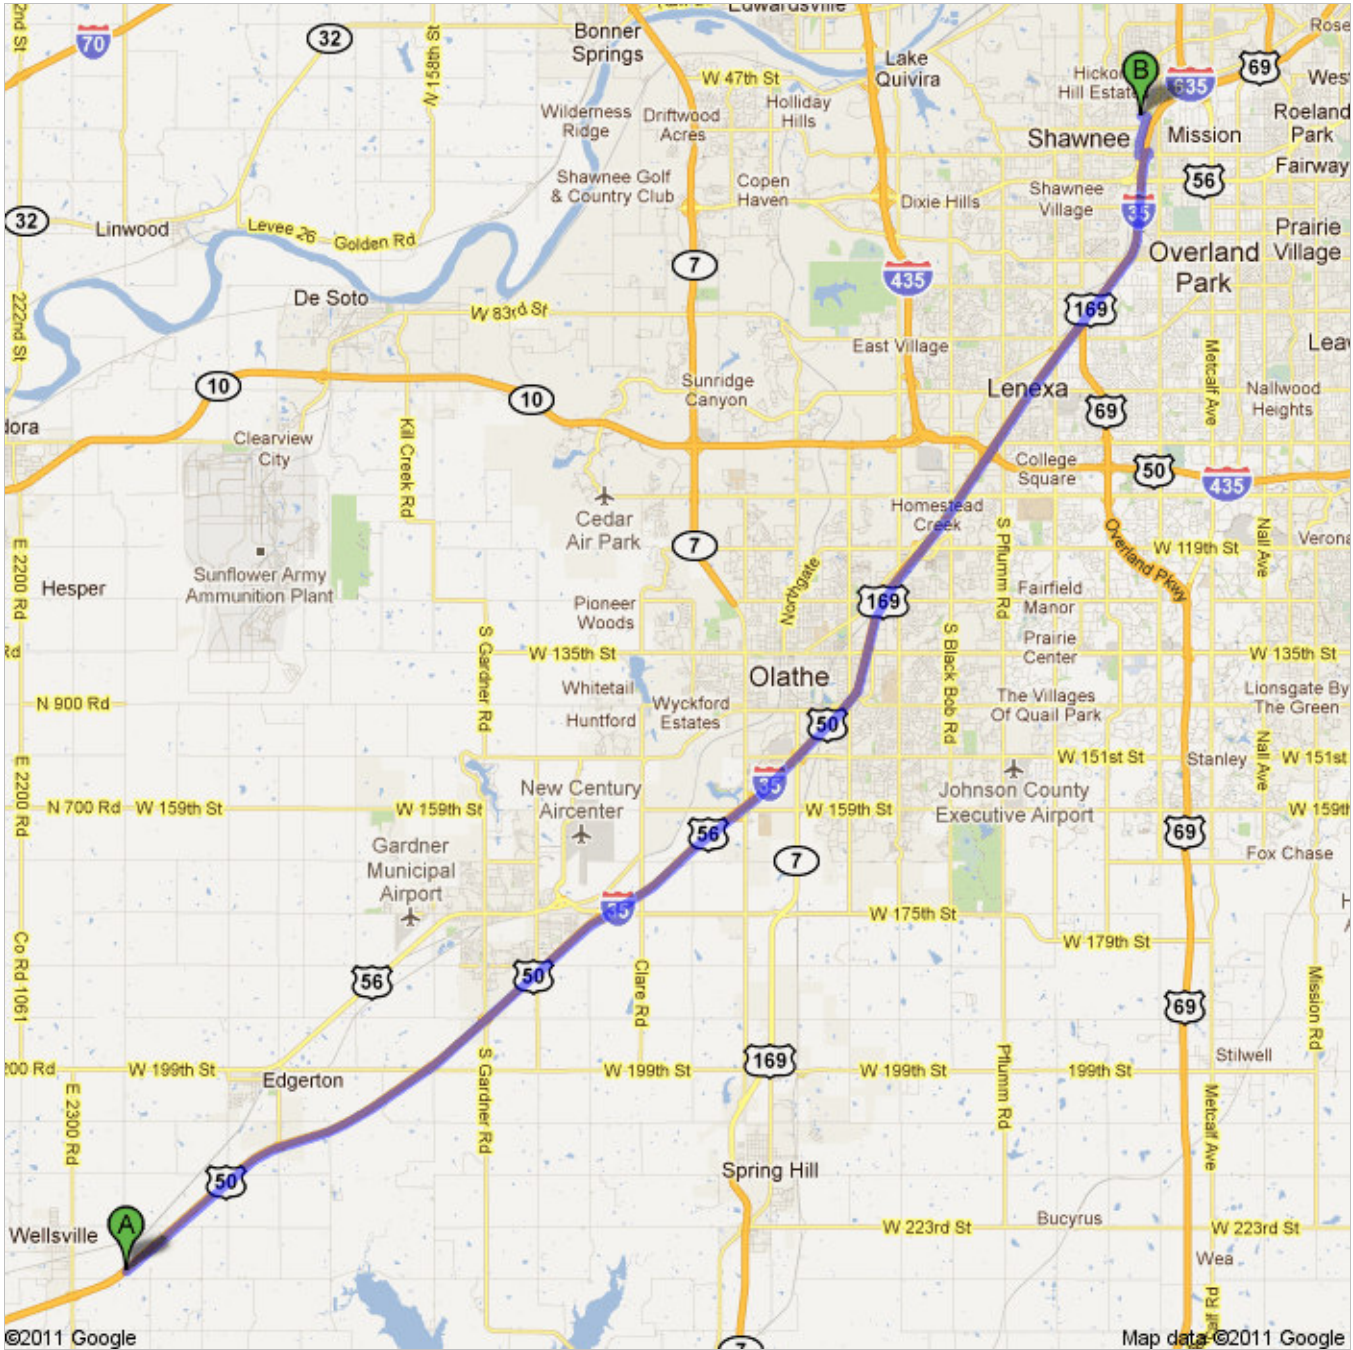

Directions to Barr-Thorp Electric Co

9245 West 53rd Street, Shawnee Mission, KS 66203-2111 - (913) 789-8840

31.3 mi – about 33 mins

Save trees. Go green!

Download Google Maps on your phone at google.com/gmm

- | | | |
|---|---|-----------------------------|
|  | 1. Head northeast on I-35 N
About 29 mins | go 30.1 mi
total 30.1 mi |
|  | 2. Take exit 229 for Johnson Dr | go 0.1 mi
total 30.2 mi |
|  | 3. Turn right onto Johnson Dr
About 1 min | go 0.2 mi
total 30.4 mi |
|  | 4. Take the 2nd right onto Merriam Dr
About 2 mins | go 0.8 mi
total 31.2 mi |
|  | 5. Turn left onto W 53rd St
Destination will be on the left | go 0.1 mi
total 31.3 mi |

 **Barr-Thorp Electric Co**
9245 West 53rd Street, Shawnee Mission, KS 66203-2111 - (913) 789-8840

These directions are for planning purposes only. You may find that construction projects, traffic, weather, or other events may cause conditions to differ from the map results, and you should plan your route accordingly. You must obey all signs or notices regarding your route.

Map data ©2011 Google

Directions weren't right? Please find your route on maps.google.com and click "Report a problem" at the bottom left.