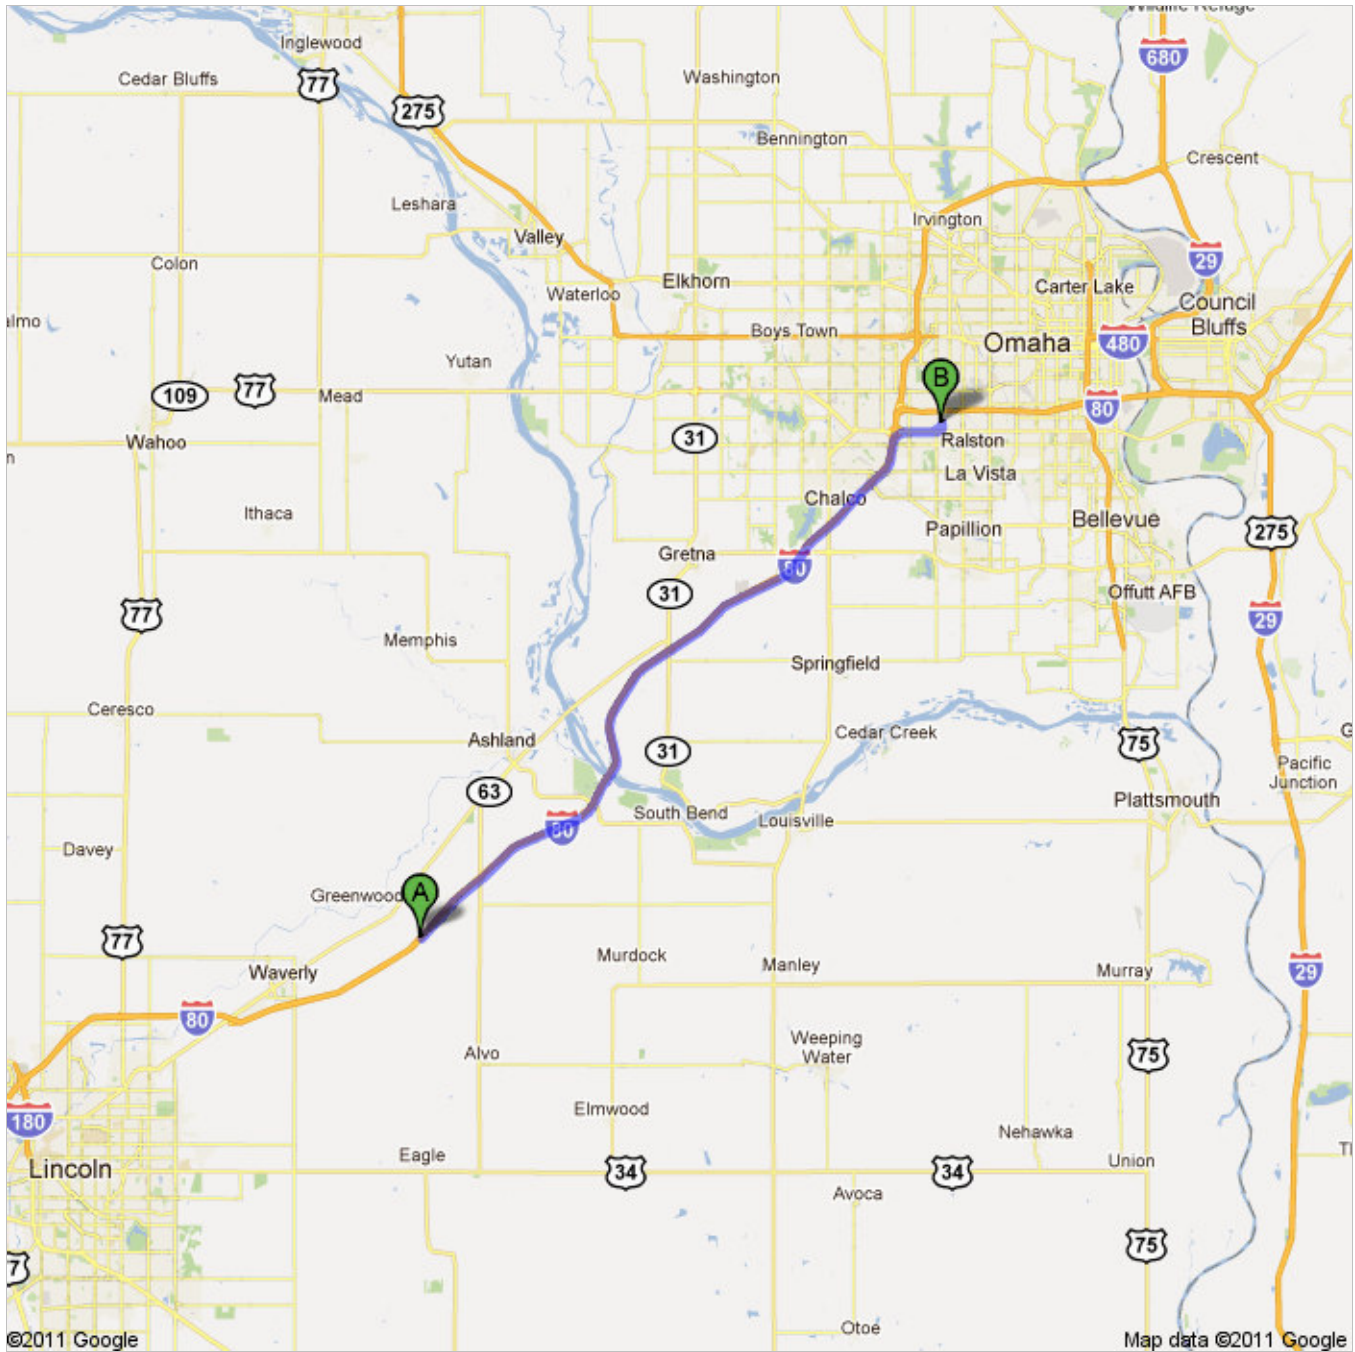

Directions to Barr Thorp Electric

4305 South 94th Street, Omaha, NE 68127-1248 - (402) 331-3312

29.2 mi – about 30 mins

Save trees. Go green!
Download Google Maps on your phone at google.com/gmm

- | | | |
|---|--|-----------------------------|
|  | 1. Head northeast on I-80 E
About 25 mins | go 26.6 mi
total 26.6 mi |
|  | 2. Take exit 445 for US-275/NE-92/L St | go 0.4 mi
total 26.9 mi |
|  | 3. Keep right at the fork, follow signs for US-275/L St E/NE-92 and merge onto NE-92 E/US-275 E/L St
About 2 mins | go 1.8 mi
total 28.7 mi |
|  | 4. Turn left onto S 96th St
About 1 min | go 0.1 mi
total 28.8 mi |
|  | 5. Take the 1st right onto J St | go 0.2 mi
total 29.0 mi |
|  | 6. Take the 1st left onto S 94th St
Destination will be on the right | go 0.2 mi
total 29.2 mi |

 **Barr Thorp Electric**
4305 South 94th Street, Omaha, NE 68127-1248 - (402) 331-3312

These directions are for planning purposes only. You may find that construction projects, traffic, weather, or other events may cause conditions to differ from the map results, and you should plan your route accordingly. You must obey all signs or notices regarding your route.