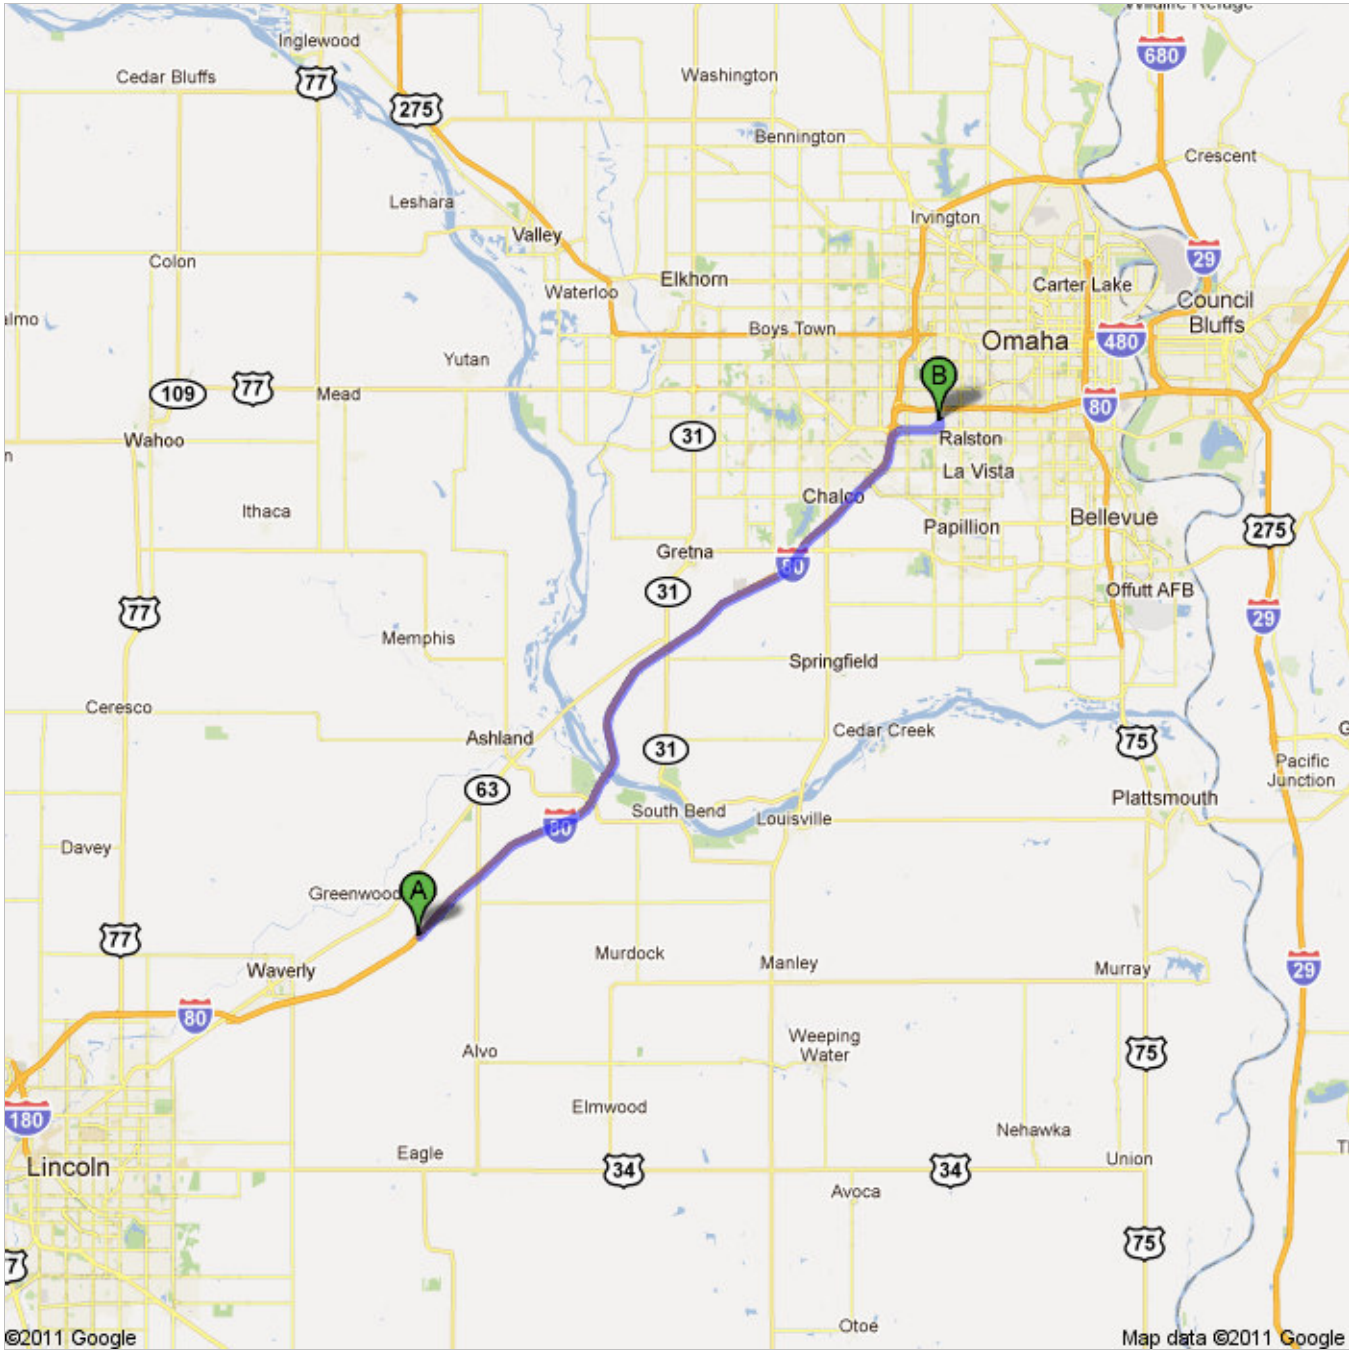

Directions to Barr Thorp Electric

4305 South 94th Street, Omaha, NE 68127-1248 - (402) 331-3312

29.2 mi – about 30 mins

Save trees. Go green!
Download Google Maps on your phone at google.com/gmm

-  1. Head **northeast** on **I-80 E**
About 25 mins go 26.6 mi
total 26.6 mi
-  2. Take exit **445** for **US-275/NE-92/L St** go 0.4 mi
total 26.9 mi
-  3. Keep right at the fork, follow signs for **US-275/L St E/NE-92** and merge onto **NE-92 E/US-275 E/L St**
About 2 mins go 1.8 mi
total 28.7 mi
-  4. Turn left onto **S 96th St**
About 1 min go 0.1 mi
total 28.8 mi
-  5. Take the 1st right onto **J St** go 0.2 mi
total 29.0 mi
-  6. Take the 1st left onto **S 94th St**
Destination will be on the right go 0.2 mi
total 29.2 mi

 **Barr Thorp Electric**
4305 South 94th Street, Omaha, NE 68127-1248 - (402) 331-3312

These directions are for planning purposes only. You may find that construction projects, traffic, weather, or other events may cause conditions to differ from the map results, and you should plan your route accordingly. You must obey all signs or notices regarding your route.

Map data ©2011 Google

Directions weren't right? Please find your route on maps.google.com and click "Report a problem" at the bottom left.