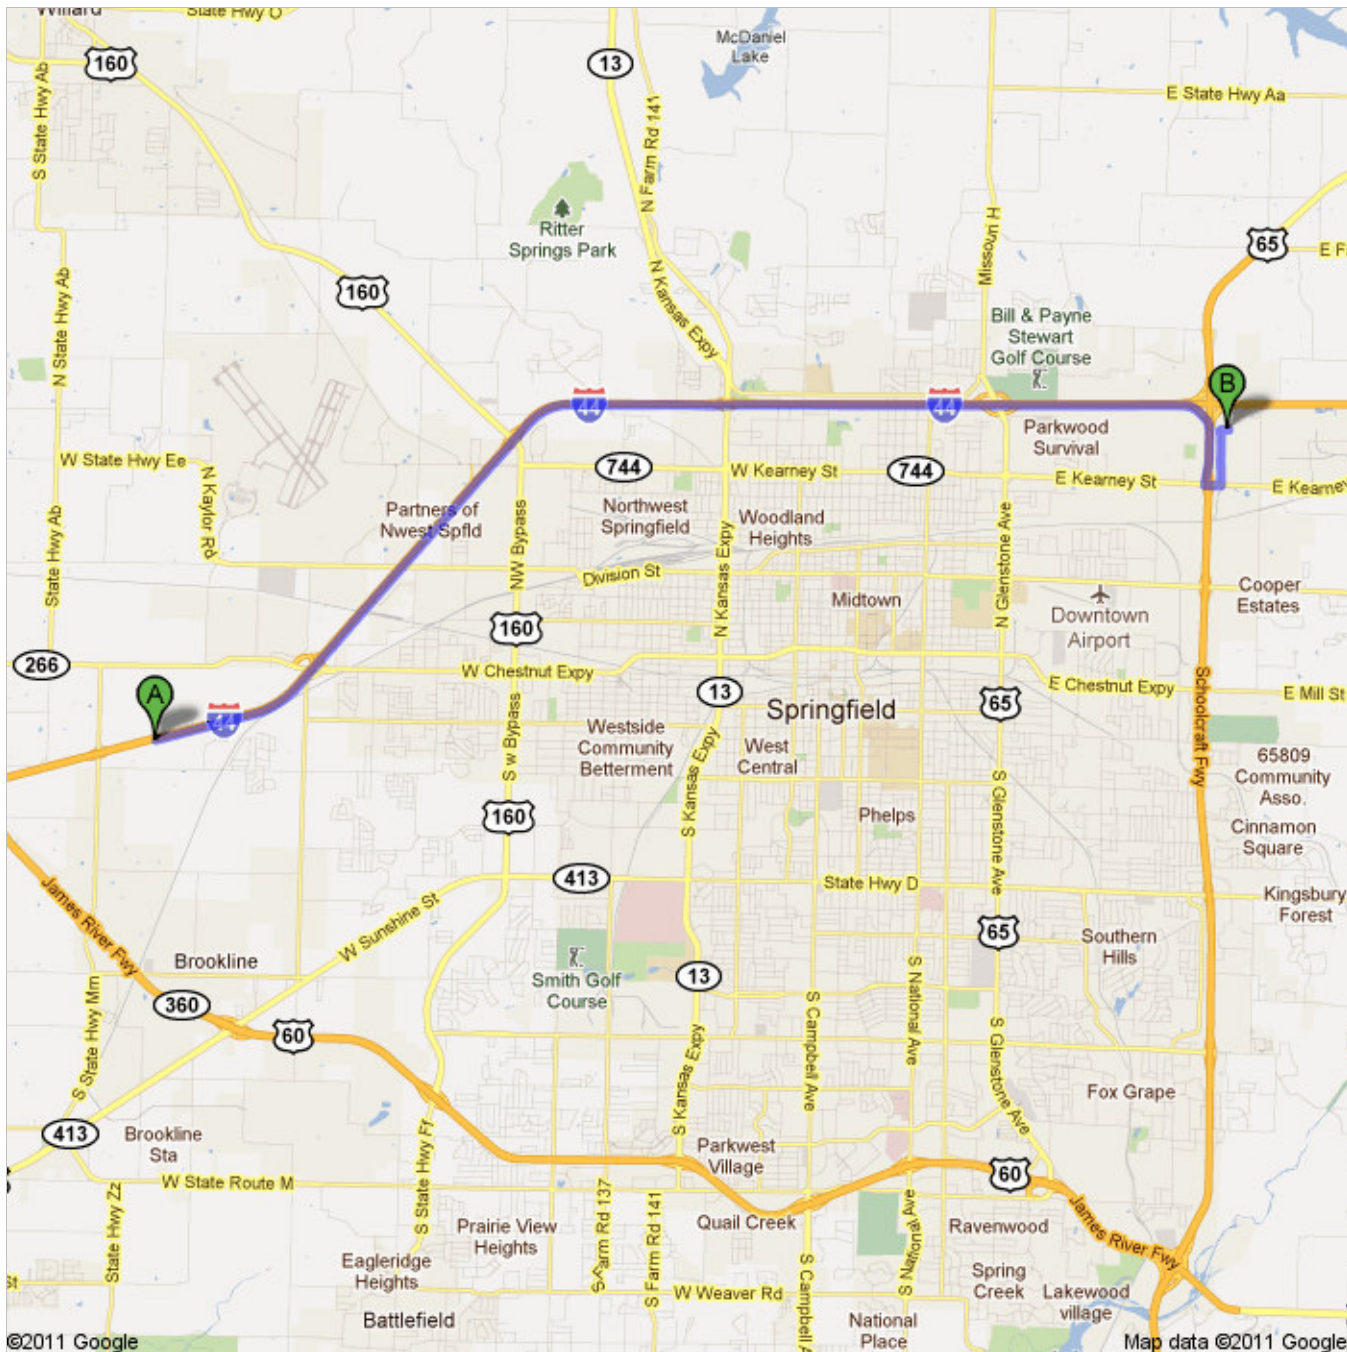

Directions to Barr Thorp Electric Co

3518 East Nora Street, Springfield, MO 65803-5748 - (417) 831-0884

13.2 mi – about 16 mins

Save trees. Go green!
 Download Google Maps on your phone at google.com/gmm

- | | | |
|---|---|-----------------------------|
|  | 1. Head east on I-44 E toward Exit 72
About 11 mins | go 11.5 mi
total 11.5 mi |
|  | 2. Take exit 82A to merge onto US-65 S toward Branson
About 1 min | go 0.6 mi
total 12.1 mi |
|  | 3. Take the MO-744/Kearney St exit | go 0.2 mi
total 12.4 mi |
|  | 4. Turn left onto E Kearney St
About 2 mins | go 0.2 mi
total 12.5 mi |
|  | 5. Turn left onto N Eastgate Ave
About 2 mins | go 0.5 mi
total 13.1 mi |
|  | 6. Take the 2nd right onto E Nora St
Destination will be on the right | go 463 ft
total 13.2 mi |

 **Barr Thorp Electric Co**
3518 East Nora Street, Springfield, MO 65803-5748 - (417) 831-0884

These directions are for planning purposes only. You may find that construction projects, traffic, weather, or other events may cause conditions to differ from the map results, and you should plan your route accordingly. You must obey all signs or notices regarding your route.

Map data ©2011 Google

Directions weren't right? Please find your route on maps.google.com and click "Report a problem" at the bottom left.