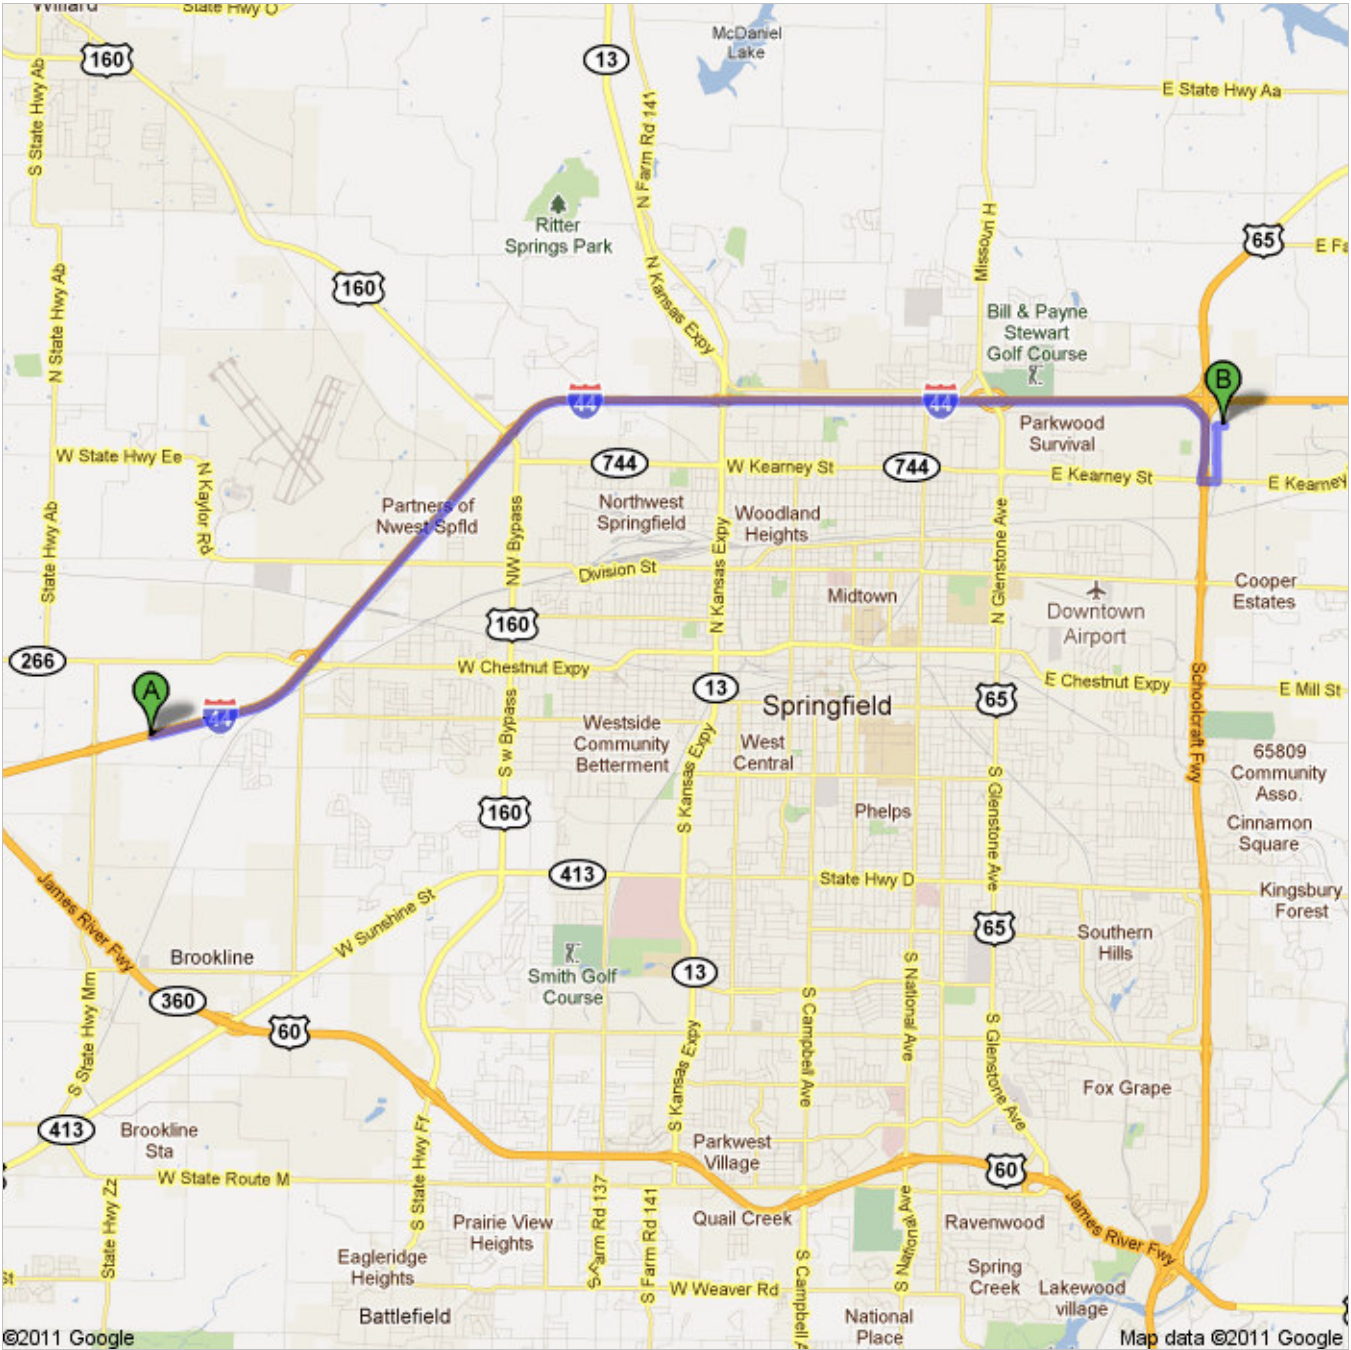

Directions to Barr Thorp Electric Co

3518 East Nora Street, Springfield, MO 65803-5748 - (417) 831-0884

13.2 mi – about 16 mins

Save trees. Go green!
 Download Google Maps on your phone at google.com/gmm

- | | | |
|---|---|-----------------------------|
|  | 1. Head east on I-44 E toward Exit 72
About 11 mins | go 11.5 mi
total 11.5 mi |
|  | 2. Take exit 82A to merge onto US-65 S toward Branson
About 1 min | go 0.6 mi
total 12.1 mi |
|  | 3. Take the MO-744/Kearney St exit | go 0.2 mi
total 12.4 mi |
|  | 4. Turn left onto E Kearney St
About 2 mins | go 0.2 mi
total 12.5 mi |
|  | 5. Turn left onto N Eastgate Ave
About 2 mins | go 0.5 mi
total 13.1 mi |
|  | 6. Take the 2nd right onto E Nora St
Destination will be on the right | go 463 ft
total 13.2 mi |

 **Barr Thorp Electric Co**
3518 East Nora Street, Springfield, MO 65803-5748 - (417) 831-0884

These directions are for planning purposes only. You may find that construction projects, traffic, weather, or other events may cause conditions to differ from the map results, and you should plan your route accordingly. You must obey all signs or notices regarding your route.

Map data ©2011 Google

Directions weren't right? Please find your route on maps.google.com and click "Report a problem" at the bottom left.