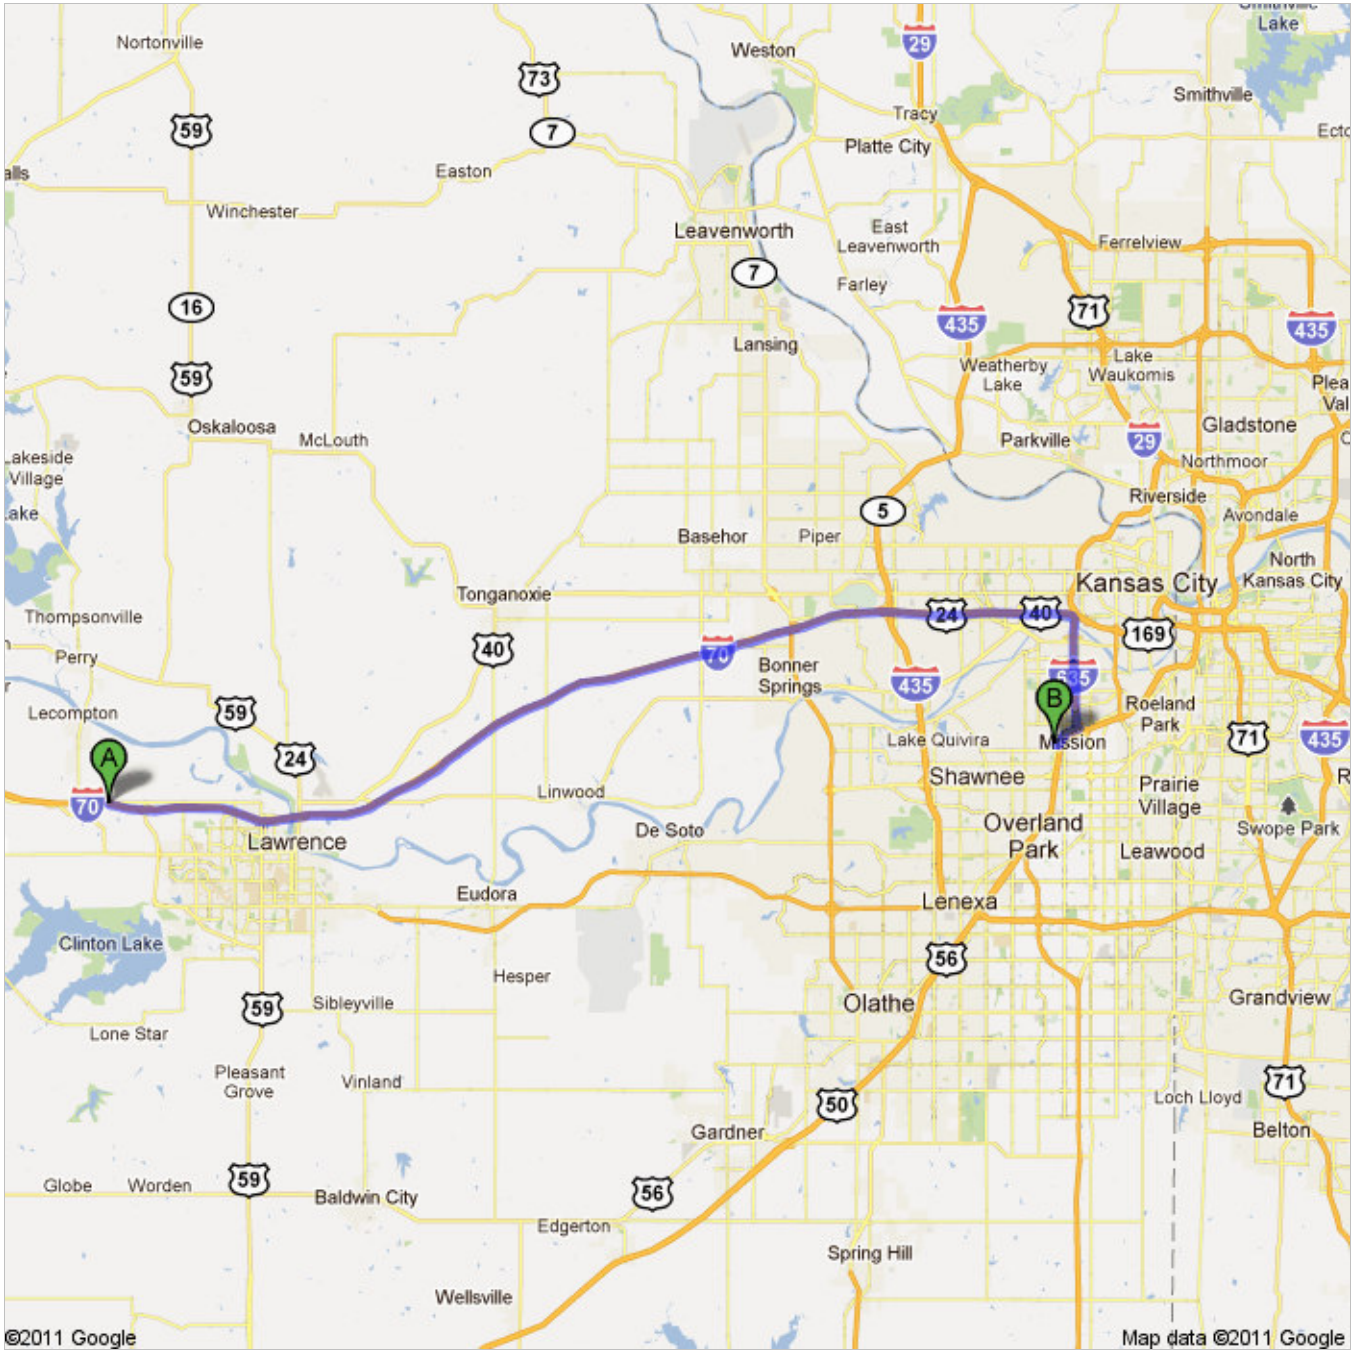

### Directions to Barr-Thorp Electric Co

9245 West 53rd Street, Shawnee Mission, KS 66203-2111 - (913) 789-8840

44.5 mi – about 42 mins

**Save trees. Go green!**  
Download Google Maps on your phone at [google.com/gmm](http://google.com/gmm)

 I-70 E

	1. Head <b>east</b> on <b>I-70 E</b>	go 38.7 mi
	<b>Partial toll road</b>	total 38.7 mi
	About 35 mins	

	2. Take exit <b>418A</b> to merge onto <b>I-635 S</b>	go 4.2 mi
	About 4 mins	total 42.9 mi

	3. Take the exit toward <b>Merriam Dr</b>	go 0.4 mi
	About 1 min	total 43.4 mi

	4. Turn right onto <b>Merriam Dr</b>	go 1.1 mi
	About 3 mins	total 44.4 mi

	5. Turn right onto <b>W 53rd St</b>	go 0.1 mi
	Destination will be on the left	total 44.5 mi

 **Barr-Thorp Electric Co**  
 9245 West 53rd Street, Shawnee Mission, KS 66203-2111 - (913) 789-8840

These directions are for planning purposes only. You may find that construction projects, traffic, weather, or other events may cause conditions to differ from the map results, and you should plan your route accordingly. You must obey all signs or notices regarding your route.