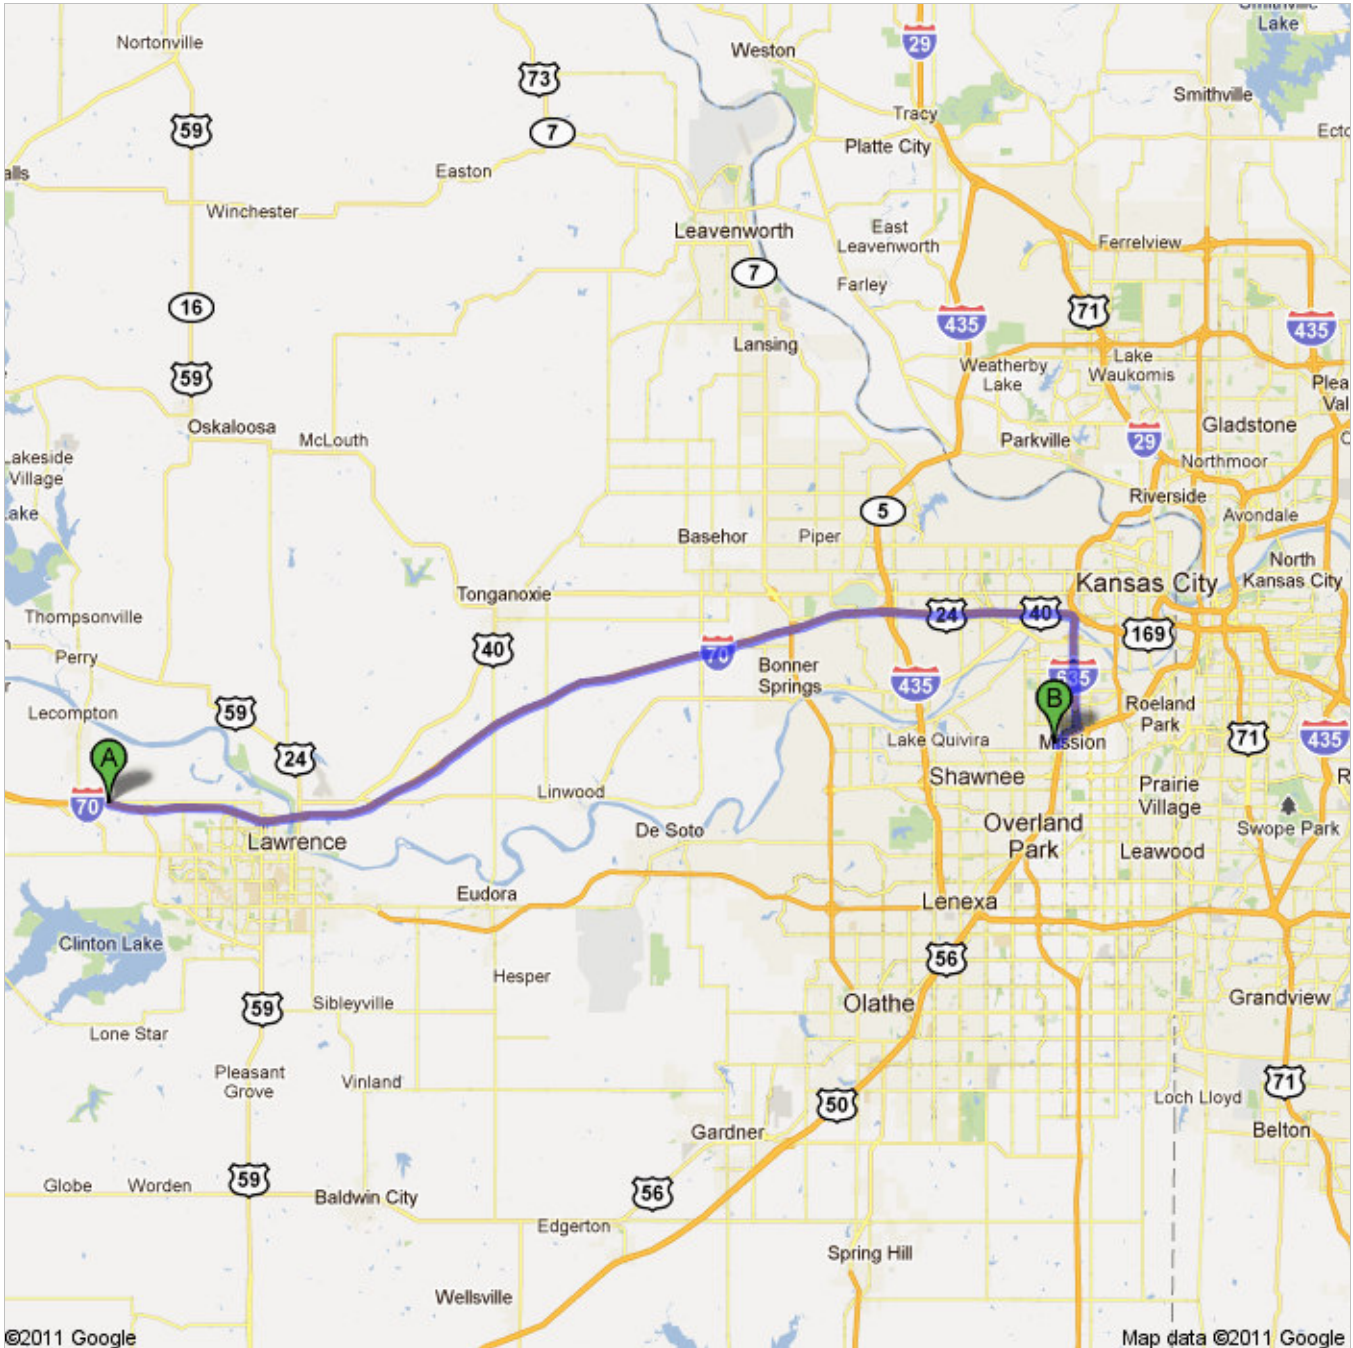

Directions to Barr-Thorp Electric Co

9245 West 53rd Street, Shawnee Mission, KS 66203-2111 - (913) 789-8840

44.5 mi – about 42 mins

Save trees. Go green!

Download Google Maps on your phone at google.com/gmm

 I-70 E

| | | |
|---|---|-----------------------------|
|  | 1. Head east on I-70 E Partial toll road About 35 mins | go 38.7 mi total 38.7 mi |
|---|---|-----------------------------|

| | | |
|---|---|----------------------------|
|  | 2. Take exit 418A to merge onto I-635 S About 4 mins | go 4.2 mi total 42.9 mi |
|---|---|----------------------------|

| | | |
|---|--|----------------------------|
|  | 3. Take the exit toward Merriam Dr About 1 min | go 0.4 mi total 43.4 mi |
|---|--|----------------------------|

| | | |
|---|--|----------------------------|
|  | 4. Turn right onto Merriam Dr About 3 mins | go 1.1 mi total 44.4 mi |
|---|--|----------------------------|

| | | |
|---|--|----------------------------|
|  | 5. Turn right onto W 53rd St Destination will be on the left | go 0.1 mi total 44.5 mi |
|---|--|----------------------------|

 **Barr-Thorp Electric Co**
9245 West 53rd Street, Shawnee Mission, KS 66203-2111 - (913) 789-8840