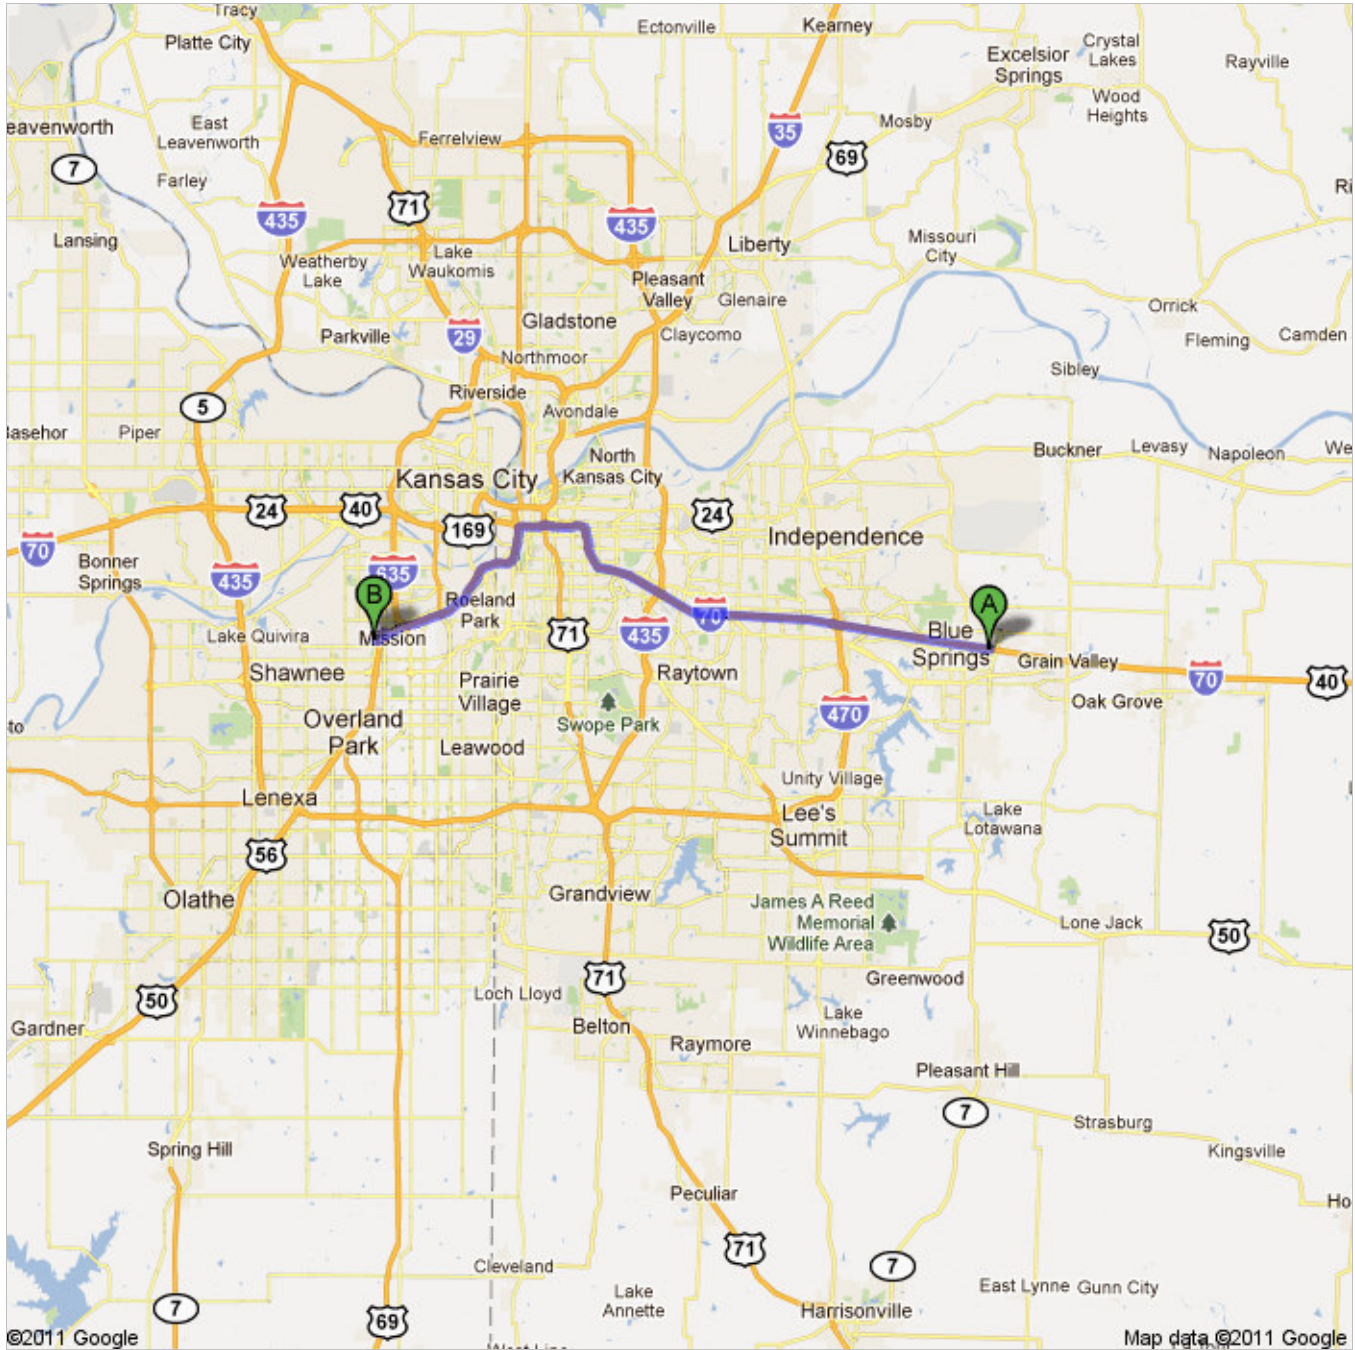

Directions to Barr-Thorp Electric Co

9245 West 53rd Street, Shawnee Mission, KS 66203-2111 - (913) 789-8840

28.0 mi – about 31 mins

Save trees. Go green!

Download Google Maps on your phone at google.com/gmm

 I-70 W

- | | | |
|---|---|-----------------------------|
|  | 1. Head west on I-70 W
About 20 mins | go 18.6 mi
total 18.6 mi |
|  | 2. Slight left onto I-670 W (signs for I-70 Alt/I-35 S/13th St/Downtown/Topeka/Wichita)
About 1 min | go 1.1 mi
total 19.6 mi |
|  | 3. Take exit 2T for I-35 S toward Wichita | go 0.1 mi
total 19.7 mi |
|  | 4. Keep left at the fork and merge onto I-35 S
Entering Kansas
About 7 mins | go 7.3 mi
total 27.0 mi |
|  | 5. Take exit 230 for Antioch Rd | go 0.2 mi
total 27.3 mi |
|  | 6. Turn right onto Antioch Rd | go 0.2 mi
total 27.4 mi |
|  | 7. Take the 1st left onto W 50th Terrace | go 289 ft
total 27.5 mi |
|  | 8. Take the 1st left onto Merriam Dr
About 1 min | go 0.4 mi
total 27.9 mi |
|  | 9. Take the 3rd right onto W 53rd St
Destination will be on the left | go 0.1 mi
total 28.0 mi |

 **Barr-Thorp Electric Co**
9245 West 53rd Street, Shawnee Mission, KS 66203-2111 - (913) 789-8840

These directions are for planning purposes only. You may find that construction projects, traffic, weather, or other events may cause conditions to differ from the map results, and you should plan your route accordingly. You must obey all signs or notices regarding your route.

Map data ©2011 Google

Directions weren't right? Please find your route on maps.google.com and click "Report a problem" at the bottom left.