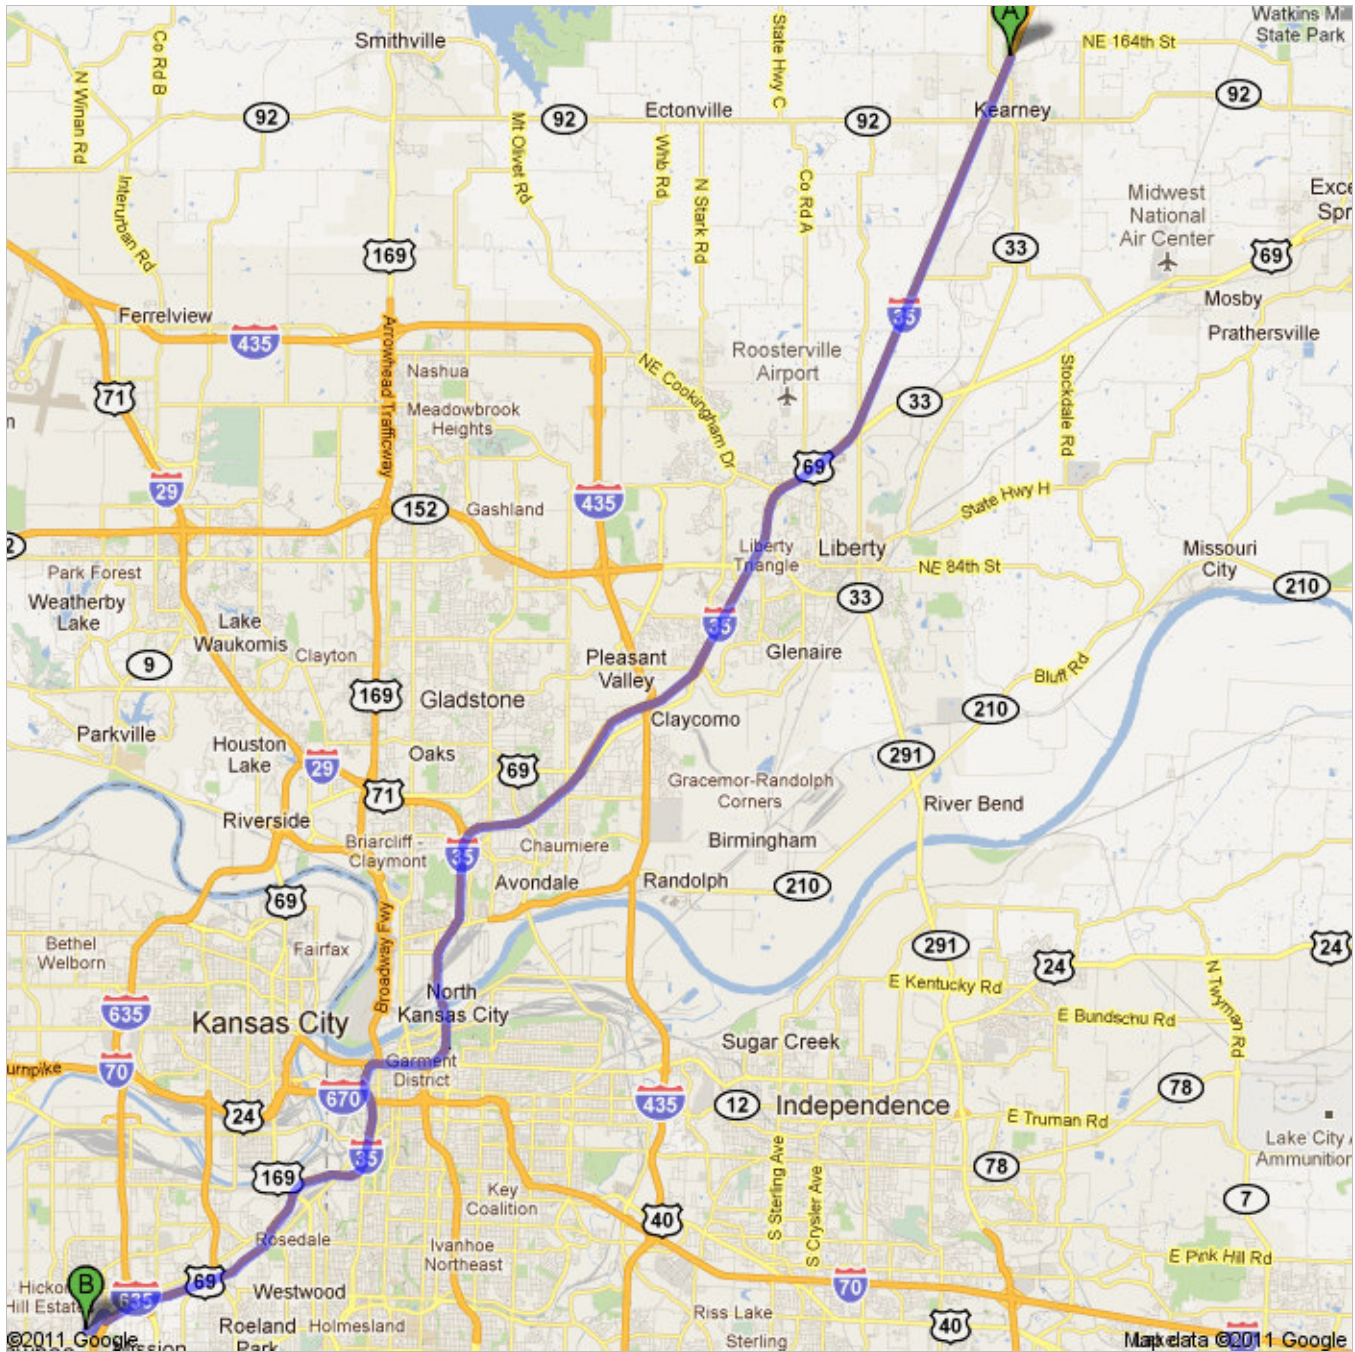

Directions to Barr-Thorp Electric Co

9245 West 53rd Street, Shawnee Mission, KS 66203-2111 - (913) 789-8840

33.8 mi – about 37 mins

Save trees. Go green!

Download Google Maps on your phone at google.com/gmm

A I-35 S

- | | | |
|--|---|-----------------------------|
|  | 1. Head southwest on I-35 S
About 19 mins | go 19.3 mi
total 19.3 mi |
|  | 2. Merge onto I-29 S
About 6 mins | go 4.4 mi
total 23.7 mi |
|  | 3. Slight right to stay on I-29 S | go 0.2 mi
total 23.9 mi |
|  | 4. Merge onto I-70 W
About 1 min | go 0.8 mi
total 24.7 mi |
|  | 5. Take the exit onto I-35 S
Entering Kansas
About 8 mins | go 8.1 mi
total 32.9 mi |
|  | 6. Take exit 230 for Antioch Rd | go 0.2 mi
total 33.1 mi |
|  | 7. Turn right onto Antioch Rd | go 0.2 mi
total 33.3 mi |
|  | 8. Take the 1st left onto W 50th Terrace | go 289 ft
total 33.3 mi |
|  | 9. Take the 1st left onto Merriam Dr
About 1 min | go 0.4 mi
total 33.7 mi |
|  | 10. Take the 3rd right onto W 53rd St
Destination will be on the left | go 0.1 mi
total 33.8 mi |

B **Barr-Thorp Electric Co**
9245 West 53rd Street, Shawnee Mission, KS 66203-2111 - (913) 789-8840

These directions are for planning purposes only. You may find that construction projects, traffic, weather, or other events may cause conditions to differ from the map results, and you should plan your route accordingly. You must obey all signs or notices regarding your route.

Map data ©2011 Google

Directions weren't right? Please find your route on maps.google.com and click "Report a problem" at the bottom left.