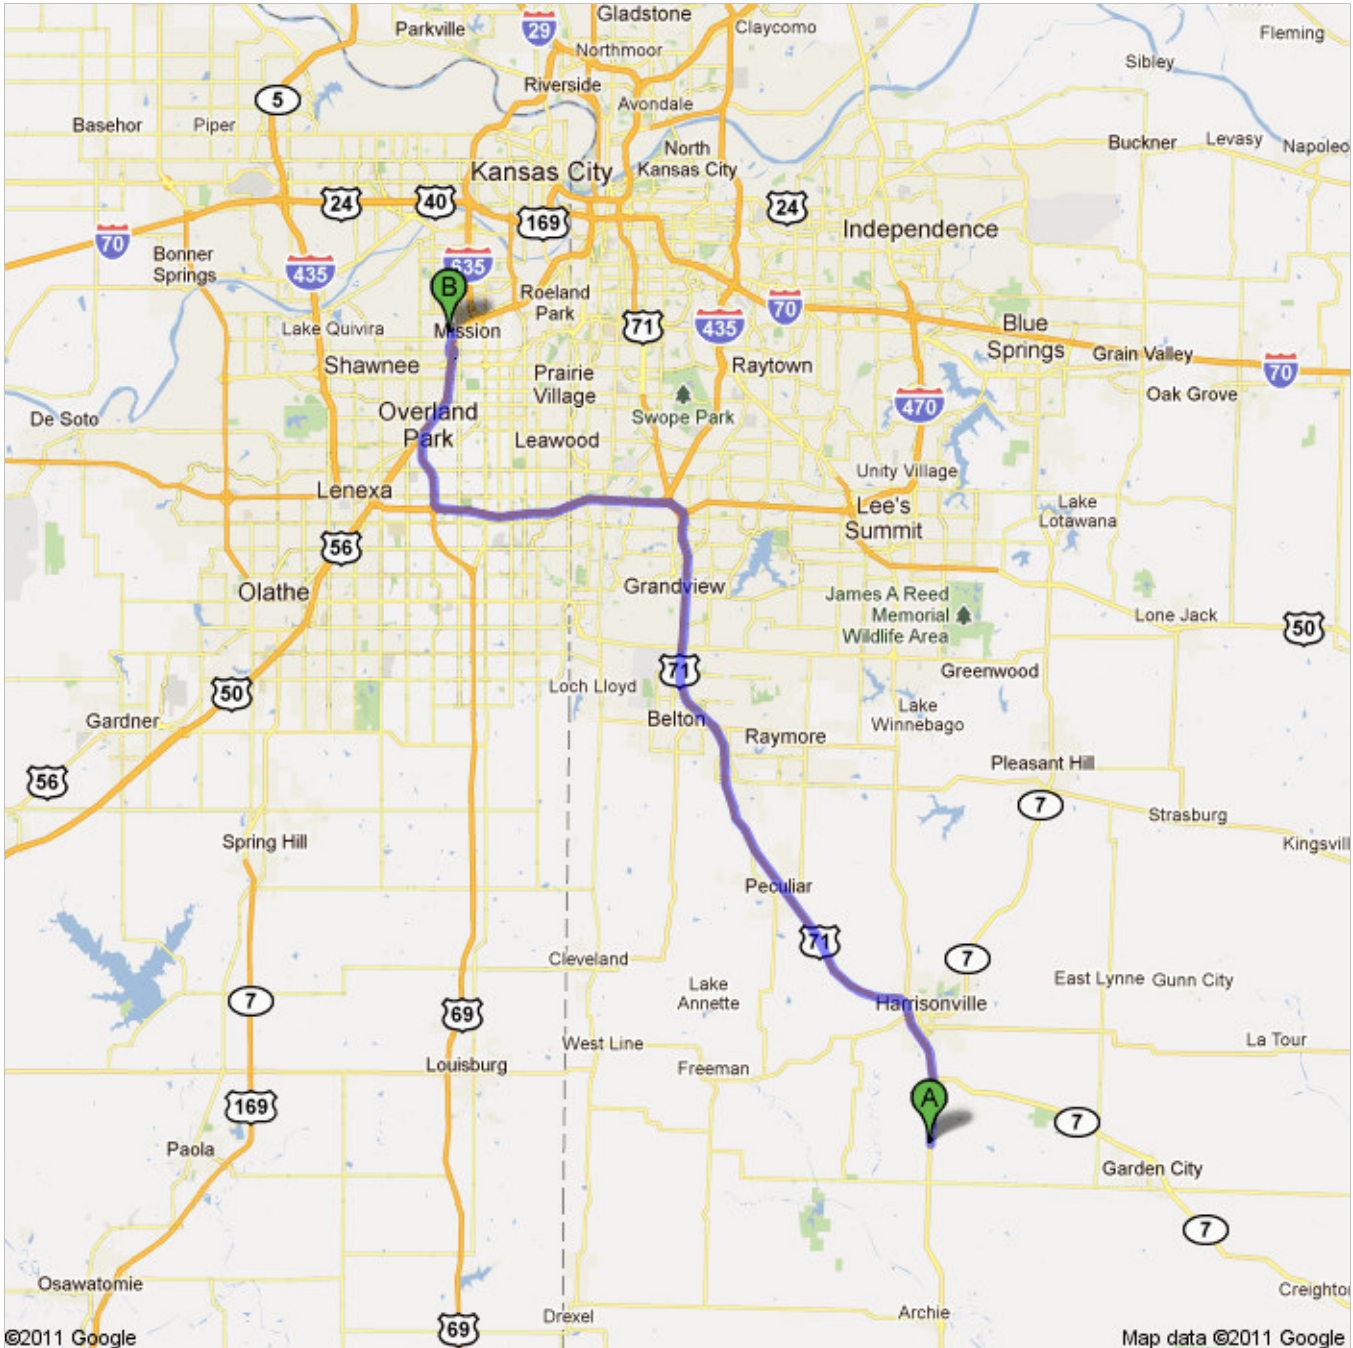

Directions to Barr-Thorp Electric Co

9245 West 53rd Street, Shawnee Mission, KS 66203-2111 - (913) 789-8840

45.8 mi – about 50 mins

Save trees. Go green!

Download Google Maps on your phone at google.com/gmm

 US-71 N

- | | | |
|---|--|-----------------------------|
|  | 1. Head north on US-71 N toward E 283rd St
About 27 mins | go 27.8 mi
total 27.8 mi |
|  | 2. Take the exit onto I-470 W/US-50 W toward I-435 W/Wichita
About 2 mins | go 1.7 mi
total 29.5 mi |
|  | 3. Merge onto I-435 W
Entering Kansas
About 8 mins | go 7.8 mi
total 37.3 mi |
|  | 4. Take the exit onto US-69 N
About 4 mins | go 3.9 mi
total 41.2 mi |
|  | 5. Merge onto I-35 N
About 4 mins | go 3.4 mi
total 44.6 mi |
|  | 6. Take exit 229 for Johnson Dr | go 0.1 mi
total 44.7 mi |
|  | 7. Turn right onto Johnson Dr
About 1 min | go 0.2 mi
total 44.9 mi |
|  | 8. Take the 2nd right onto Merriam Dr
About 2 mins | go 0.8 mi
total 45.7 mi |
|  | 9. Turn left onto W 53rd St
Destination will be on the left | go 0.1 mi
total 45.8 mi |

 **Barr-Thorp Electric Co**
9245 West 53rd Street, Shawnee Mission, KS 66203-2111 - (913) 789-8840

These directions are for planning purposes only. You may find that construction projects, traffic, weather, or other events may cause conditions to differ from the map results, and you should plan your route accordingly. You must obey all signs or notices regarding your route.

Map data ©2011 Google

Directions weren't right? Please find your route on maps.google.com and click "Report a problem" at the bottom left.