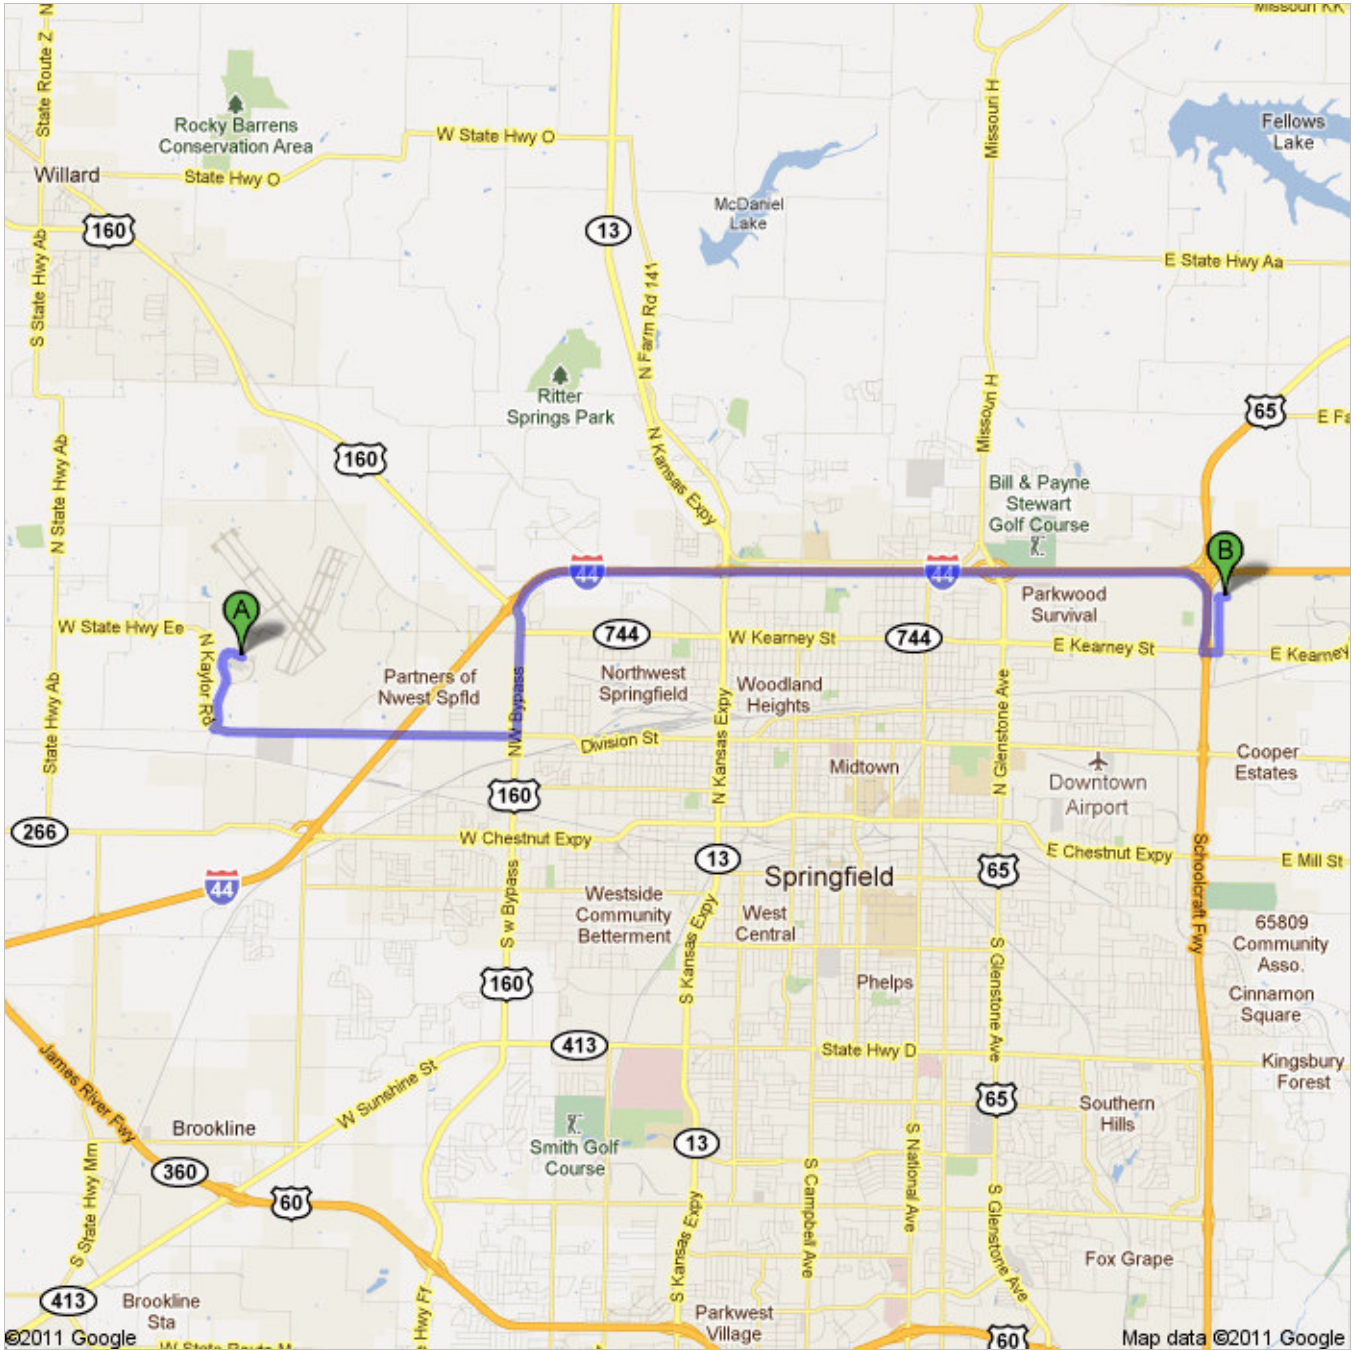

### Directions to Barr Thorp Electric Co

3518 East Nora Street, Springfield, MO 65803-5748 - (417) 831-0884

13.6 mi – about 23 mins

**Save trees. Go green!**  
 Download Google Maps on your phone at [google.com/gmm](http://google.com/gmm)

**Springfield-Branson National Airport**

2300 North Airport Boulevard, Springfield, Missouri - (417) 868-0500

1. Head **west** on **N Airport Blvd** go 0.1 mi  
total 0.1 mi
-  2. Slight left to stay on **N Airport Blvd** go 0.3 mi  
total 0.4 mi
3. Continue straight to stay on **N Airport Blvd**  
About 1 min go 0.5 mi  
total 0.9 mi
4. At the traffic circle, take the **4th** exit onto **Division St**  
About 6 mins go 3.0 mi  
total 4.0 mi
-  5. Turn left onto **NW Bypass**  
About 3 mins go 1.2 mi  
total 5.2 mi
-  6. Slight right to merge onto **I-44 E** toward **Rolla**  
About 6 mins go 6.8 mi  
total 12.0 mi
-  7. Take exit **82A** to merge onto **US-65 S** toward **Branson**  
About 1 min go 0.6 mi  
total 12.6 mi
-  8. Take the **MO-744/Kearney St** exit go 0.2 mi  
total 12.8 mi
-  9. Turn left onto **E Kearney St**  
About 2 mins go 0.2 mi  
total 13.0 mi
-  10. Turn left onto **N Eastgate Ave**  
About 2 mins go 0.5 mi  
total 13.5 mi
-  11. Take the 2nd right onto **E Nora St**  
Destination will be on the right go 463 ft  
total 13.6 mi

**Barr Thorp Electric Co**

3518 East Nora Street, Springfield, MO 65803-5748 - (417) 831-0884

These directions are for planning purposes only. You may find that construction projects, traffic, weather, or other events may cause conditions to differ from the map results, and you should plan your route accordingly. You must obey all signs or notices regarding your route.

Map data ©2011 Google

Directions weren't right? Please find your route on [maps.google.com](http://maps.google.com) and click "Report a problem" at the bottom left.