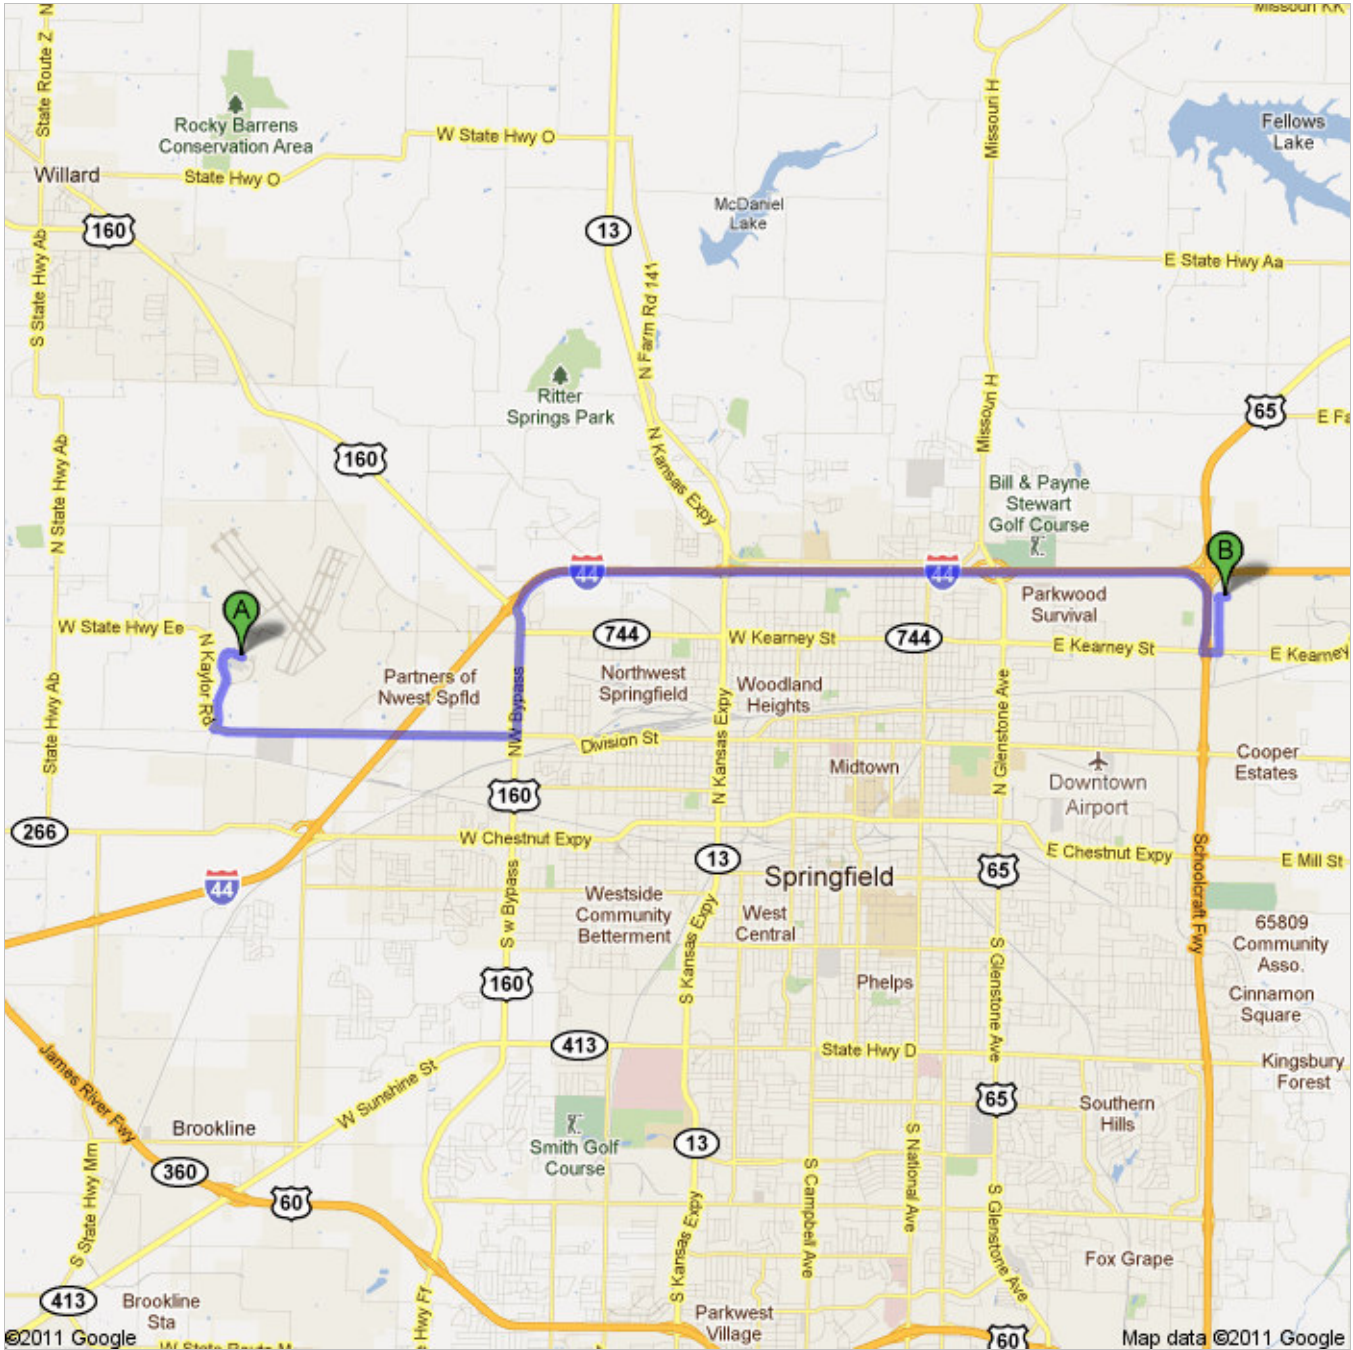

### Directions to Barr Thorp Electric Co

3518 East Nora Street, Springfield, MO 65803-5748 - (417) 831-0884

13.6 mi – about 23 mins

**Save trees. Go green!**  
 Download Google Maps on your phone at [google.com/gmm](http://google.com/gmm)

3. Continue straight to stay on **N Airport Blvd** go 0.5 mi  
About 1 min total 0.9 mi

4. At the traffic circle, take the **4th** exit onto **Division St** go 3.0 mi  
About 6 mins total 4.0 mi

 5. Turn left onto **NW Bypass** go 1.2 mi  
About 3 mins total 5.2 mi

 6. Slight right to merge onto **I-44 E** toward **Rolla** go 6.8 mi  
About 6 mins total 12.0 mi

 7. Take exit **82A** to merge onto **US-65 S** toward **Branson** go 0.6 mi  
About 1 min total 12.6 mi

 8. Take the **MO-744/Kearney St** exit go 0.2 mi  
total 12.8 mi

 9. Turn left onto **E Kearney St** go 0.2 mi  
About 2 mins total 13.0 mi

 10. Turn left onto **N Eastgate Ave** go 0.5 mi  
About 2 mins total 13.5 mi