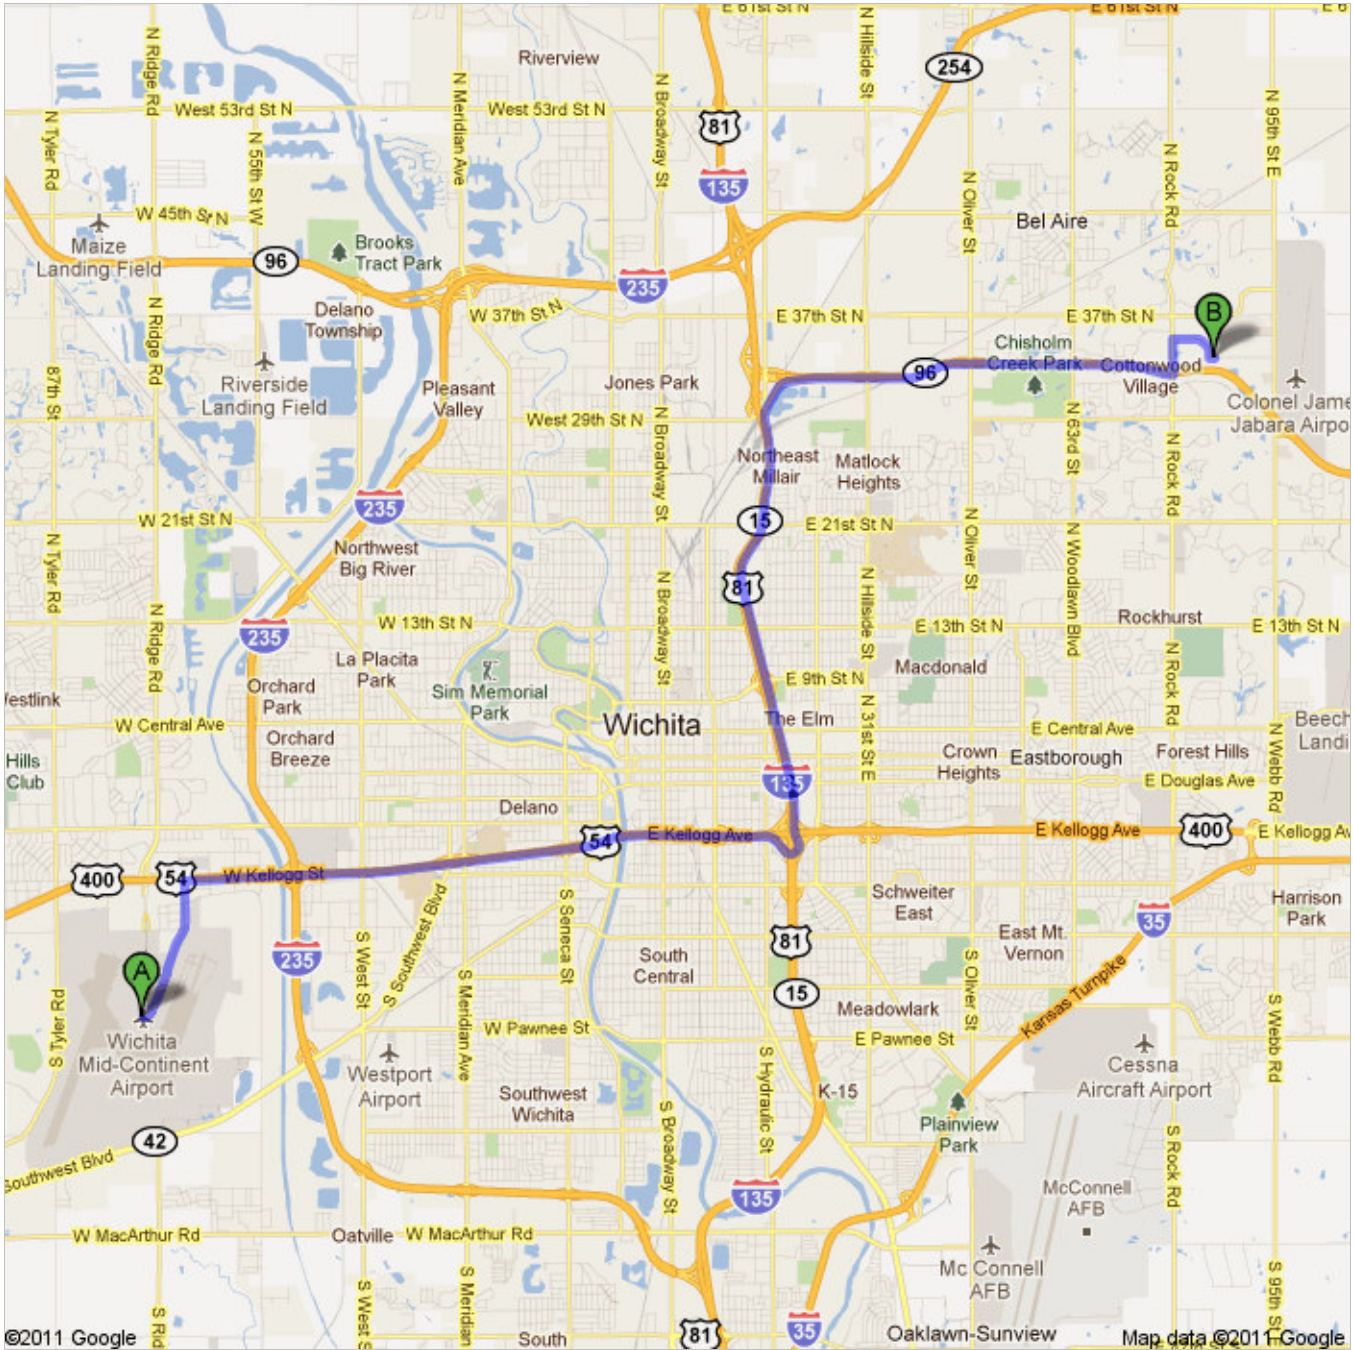

Directions to Barr-Thorp Electric Co

8620 E 34th Street North, Wichita, KS 67226-2601 - (316) 265-4500

17.1 mi – about 25 mins

Save trees. Go green!
 Download Google Maps on your phone at google.com/gmm

**Wichita Mid-Continent Airport**

2173 South Air Cargo Road, Wichita, Kansas 67209 - (316) 946-4700

- | | | |
|--|---|----------------------------|
| | 1. Head east on S Airport Rd | go 0.1 mi
total 0.1 mi |
| | 2. Keep right at the fork
About 4 mins | go 1.3 mi
total 1.5 mi |
| | 3. Turn right onto W Kellogg Dr
About 1 min | go 0.4 mi
total 1.8 mi |
| | 4. Take the ramp on the left onto US-54 E
About 6 mins | go 5.3 mi
total 7.2 mi |
| | 5. Take the exit onto I-135 N/KS-15 N/US-81 N toward Salina
About 5 mins | go 4.6 mi
total 11.8 mi |
| | 6. Take exit 10A to merge onto KS-96 E
About 4 mins | go 4.1 mi
total 15.9 mi |
| | 7. Take the Rock Rd exit | go 0.3 mi
total 16.2 mi |
| | 8. Turn left onto N Rock Rd
About 2 mins | go 0.3 mi
total 16.5 mi |
| | 9. Turn right onto E 35th St N
About 1 min | go 0.4 mi
total 16.9 mi |
| | 10. Slight right onto N Comotara St | go 0.1 mi
total 17.0 mi |
| | 11. Take the 1st left onto E 34th St N
Destination will be on the left | go 276 ft
total 17.1 mi |

**Barr-Thorp Electric Co**

8620 E 34th Street North, Wichita, KS 67226-2601 - (316) 265-4500

These directions are for planning purposes only. You may find that construction projects, traffic, weather, or other events may cause conditions to differ from the map results, and you should plan your route accordingly. You must obey all signs or notices regarding your route.

Map data ©2011 Google

Directions weren't right? Please find your route on maps.google.com and click "Report a problem" at the bottom left.