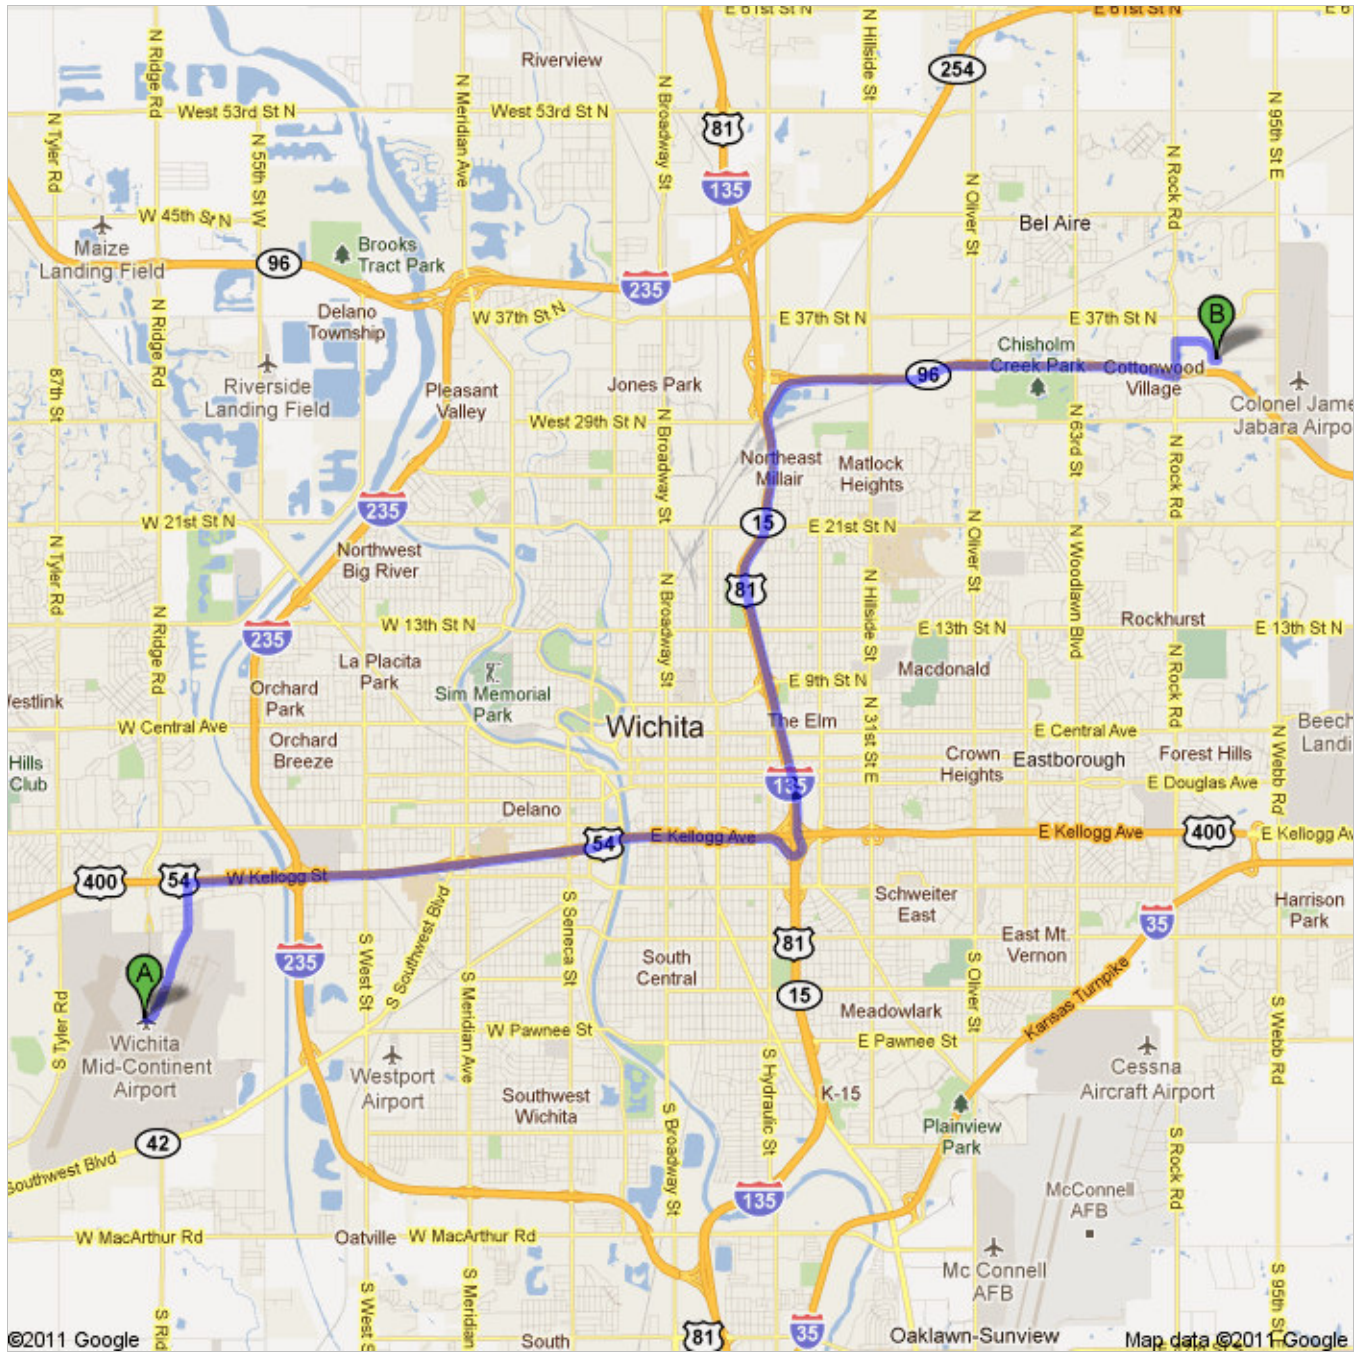

Directions to Barr-Thorp Electric Co

8620 E 34th Street North, Wichita, KS 67226-2601 - (316) 265-4500

17.1 mi – about 25 mins

Save trees. Go green!
 Download Google Maps on your phone at google.com/gmm

**Wichita Mid-Continent Airport**

2173 South Air Cargo Road, Wichita, Kansas 67209 - (316) 946-4700

- | | | |
|--|---|----------------------------|
| | 1. Head east on S Airport Rd | go 0.1 mi
total 0.1 mi |
| | 2. Keep right at the fork
About 4 mins | go 1.3 mi
total 1.5 mi |
| | 3. Turn right onto W Kellogg Dr
About 1 min | go 0.4 mi
total 1.8 mi |
| | 4. Take the ramp on the left onto US-54 E
About 6 mins | go 5.3 mi
total 7.2 mi |
| | 5. Take the exit onto I-135 N/KS-15 N/US-81 N toward Salina
About 5 mins | go 4.6 mi
total 11.8 mi |
| | 6. Take exit 10A to merge onto KS-96 E
About 4 mins | go 4.1 mi
total 15.9 mi |
| | 7. Take the Rock Rd exit | go 0.3 mi
total 16.2 mi |
| | 8. Turn left onto N Rock Rd
About 2 mins | go 0.3 mi
total 16.5 mi |
| | 9. Turn right onto E 35th St N
About 1 min | go 0.4 mi
total 16.9 mi |
| | 10. Slight right onto N Comotara St | go 0.1 mi
total 17.0 mi |
| | 11. Take the 1st left onto E 34th St N
Destination will be on the left | go 276 ft
total 17.1 mi |

**Barr-Thorp Electric Co**

8620 E 34th Street North, Wichita, KS 67226-2601 - (316) 265-4500

These directions are for planning purposes only. You may find that construction projects, traffic, weather, or other events may cause conditions to differ from the map results, and you should plan your route accordingly. You must obey all signs or notices regarding your route.

Map data ©2011 Google

Directions weren't right? Please find your route on maps.google.com and click "Report a problem" at the bottom left.