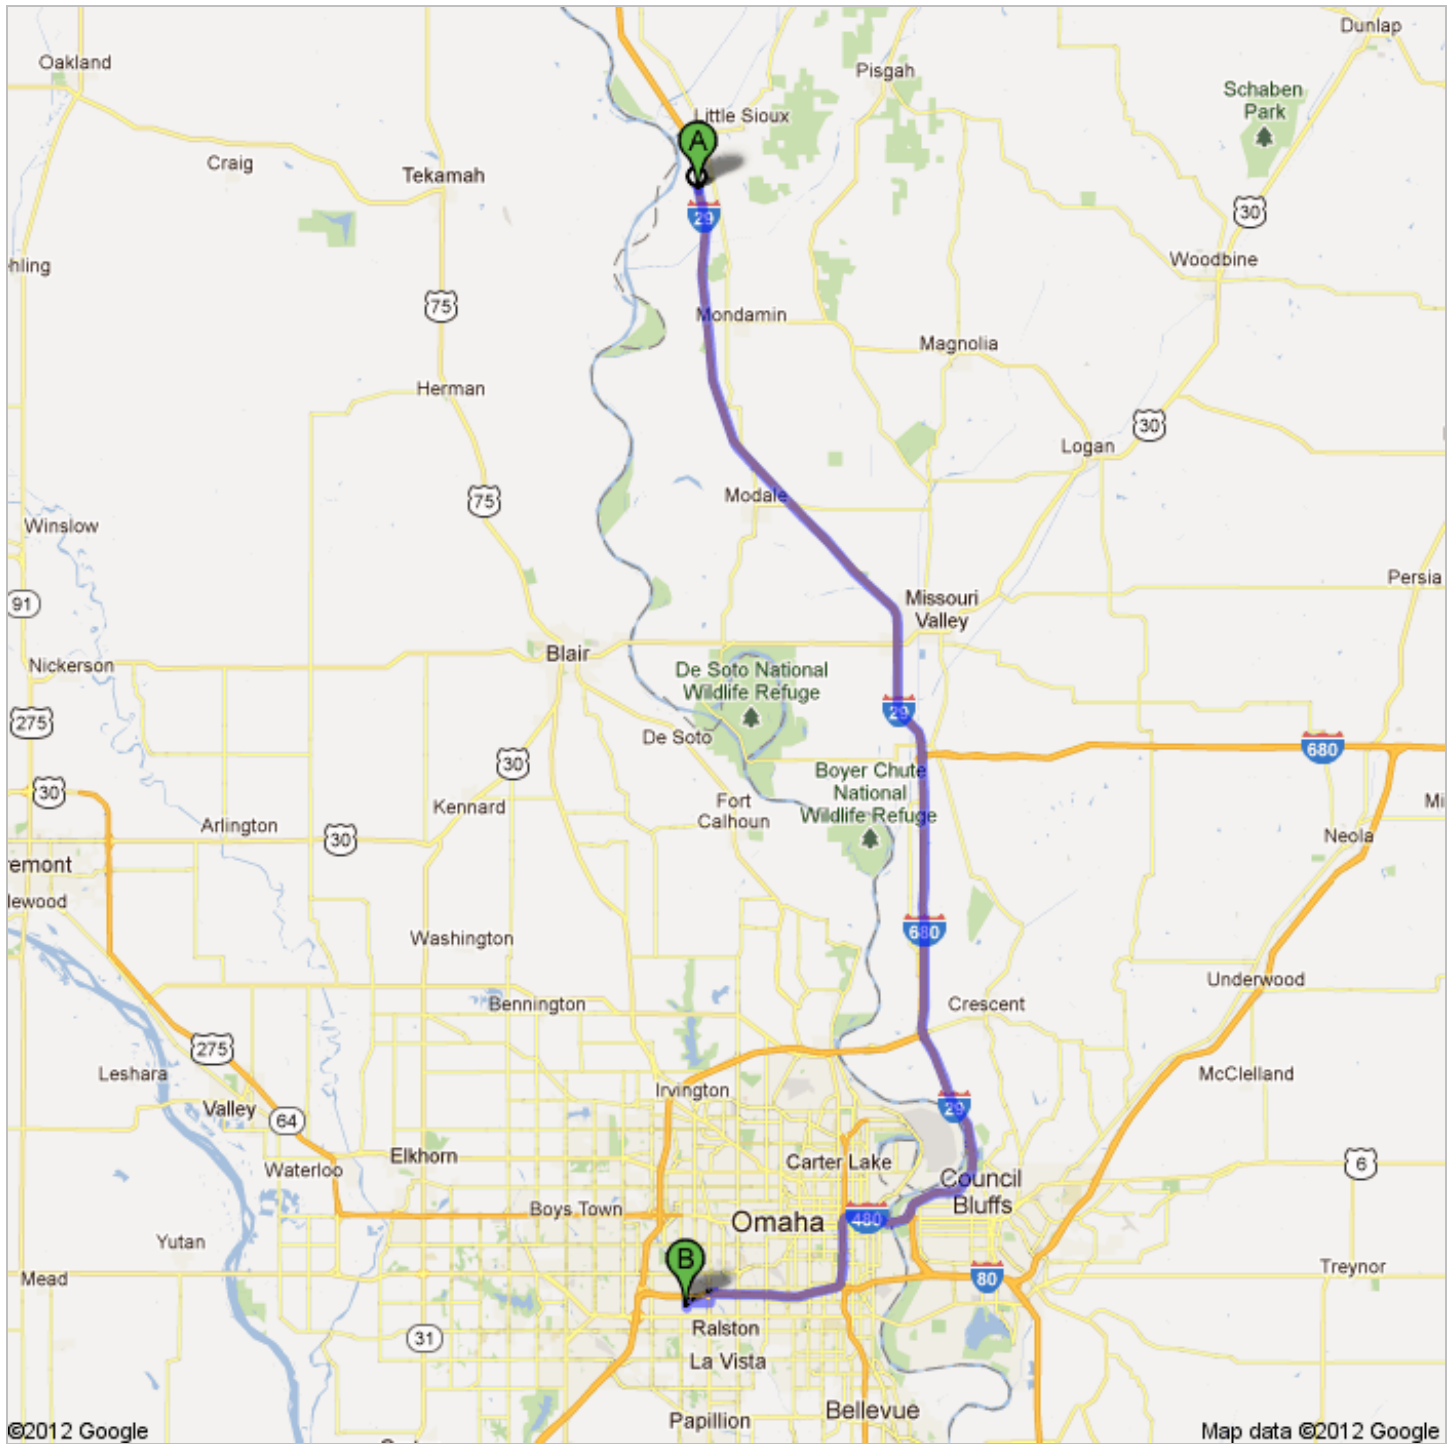

Directions to 4305 S 94th St, Omaha, NE 68127
54.7 mi – about 56 mins

Save trees. Go green!
 Download Google Maps on your phone at google.com/gmm

I-29 N

- | | | |
|--|--|-----------------------------|
| | 1. Head north on I-29 N
About 1 min | go 1.5 mi
total 1.5 mi |
| | 2. Take exit 95 toward Little Sioux | go 0.3 mi
total 1.8 mi |
| | 3. Sharp left
About 1 min | go 0.3 mi
total 2.1 mi |
| | 4. Turn left to merge onto I-29 S toward Council Bluffs
About 39 mins | go 41.7 mi
total 43.8 mi |
| | 5. Take exit 53B to merge onto I-480 W/US-6 W toward Omaha
Continue to follow I-480 W
Entering Nebraska
About 5 mins | go 4.7 mi
total 48.5 mi |
| | 6. Take exit 452C to merge onto I-80 W toward Lincoln
About 5 mins | go 4.5 mi
total 53.0 mi |
| | 7. Take exit 448 for 84th St | go 0.4 mi
total 53.4 mi |
| | 8. Turn left onto S 84th St
About 1 min | go 0.4 mi
total 53.7 mi |
| | 9. Take the 1st right onto F St
About 2 mins | go 0.8 mi
total 54.5 mi |
| | 10. Turn left onto S 94th St | go 0.2 mi
total 54.7 mi |

4305 S 94th St, Omaha, NE 68127

These directions are for planning purposes only. You may find that construction projects, traffic, weather, or other events may cause conditions to differ from the map results, and you should plan your route accordingly. You must obey all signs or notices regarding your route.

Map data ©2012 Google

Directions weren't right? Please find your route on maps.google.com and click "Report a problem" at the bottom left.