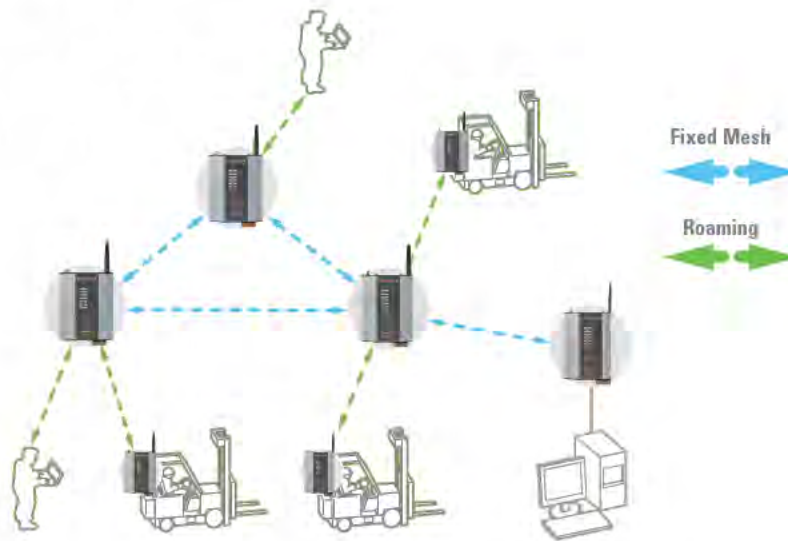

Competitive Comparisons

	Weidmüller	Phoenix RAD Series	Hirschmann BAT54-Rail	Ntron 702 W Series	MDS iNET II
Wireless compliance	802.11 a/b/g	802.11 a/b/g	802.11 a/b/g	802.11 a/b/g	802.11
Data Rate:					
900Mhz	54Mbps	1Mbps	NA	NA	1Mbps
2.4 / 5.8Ghz	Up to 108Mbps	54Mbps	54Mbps	54Mbps	NA
Gateway Compatibility	Yes	Yes with XD-BUS Version	No	No	Yes
On Board Diagnostics	Yes	No	No	Yes	Yes with NETview
AP / Client Configuration	Yes	Yes	Yes	Yes	Yes
Integrated DI/DO	Yes	No	No	No	No

Typical Application

Customer Requirements:

- High throughput
- Security
- Maintenance connectivity
- Mesh
- Roaming vehicles

Product Types

Type	Description	Power	Max. Data Rate	Part Number
WI-MOD-945-E	900Mhz DSSS Ethernet Modem; 802.11 g	15 - 630mW	54Mbps	6720005015
WI-MOD-E-G	2.4Ghz DSSS Ethernet Modem; 802.11 b/g	15 - 400mW	Up to 108Mbps	6720005054
WI-MOD-E-A	5.8Ghz DSSS Ethernet Modem; 802.11 a	15 - 400mW	Up to 108Mbps	6720005057

Information

Information is available for download on the web at www.weidmuller.com. Printed catalog versions are also available and can be ordered online.

Ref. No.	Description
1276170000	Wireless Connectivity Solutions

www.weidmuller.com

Weidmüller, Canada
10 Spy Court
Markham, Ontario L3R 5H6
Telephone: (800) 268-4080
Facsimile: (877) 300-6635
Email: info@weidmuller.ca
Website: www.weidmuller.ca

Weidmüller, Mexico
Bvd. Hermanos Serdán 698,
Col. San Rafael Oriente
Puebla, Puebla, Mexico
C.P. 72029
Telephone: 01 222 2686267
Facsimile: 01 222 2686219
Email: clientes@weidmuller.com.mx
Website: www.weidmuller.com.mx

Weidmüller, United States
821 Southlake Blvd.
Richmond, Virginia 23236
Telephone: (800) 849-9343
Facsimile: (804) 379-2593
Email: info@weidmuller.com
Website: www.weidmuller.com